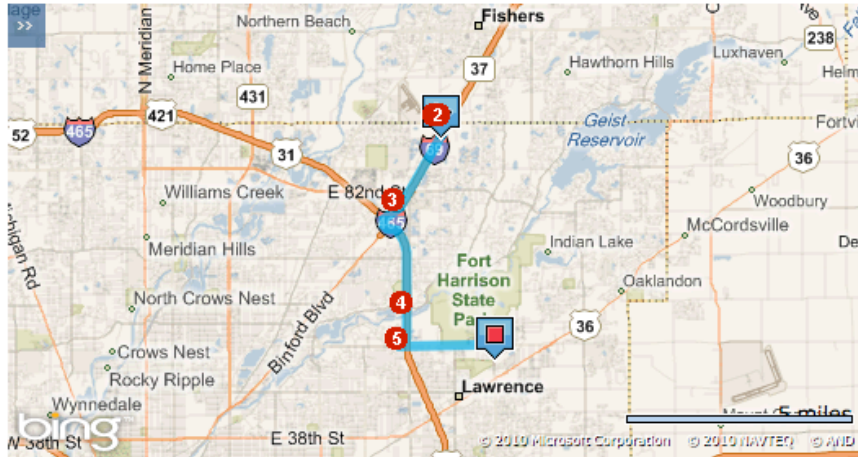

When visiting the historic Fort Harrison State Park, be sure to book nearby Indianapolis lodging just five miles away at the SpringHill Suites Indianapolis Fishers. Enjoy the following amenities:

- A complimentary shuttle service to and from our Indianapolis lodging
- Complimentary high-speed wireless Internet Access
- Fitness center, indoor pool, and whirlpool
- Flat-panel high-definition TV

SpringHill Suites Indianapolis Fishers
 9698 Hague Road
 Indianapolis, Indiana 46256
 Phone: 1-317-841-0416
<http://www.marriott.com/indsf>

Driving Directions to Fort Harrison State Park:

The following **Easy Route** can assist you in reaching your destination.

Estimated Travel Time: 12 minutes 8.3miles

ATTENTION: We do our best to present accurate driving directions, generated from the most current mapping services available. However, new road construction and highway modifications may result in some discrepancies.

Thank you for choosing Marriott. We look forward to seeing you soon.

Directions	miles
Depart Hague Rd toward Crosspoint / Crosspoint Commons Blvd	0.2
1. Turn left onto E 96th St	0.1
2. Take ramp right for I-69 South / SR-37 South	2.1
3. At exit 0, take ramp right and follow signs for I-465 South / US-31 East / US-52 South / US-421 South / SR-37 South	2.8
4. At exit 40, take ramp right and follow signs for 56th St.	0.8
5. Turn left onto E 56th St	2.1
6. Turn left onto N Post Rd	0.2
Arrive at N Post Rd	