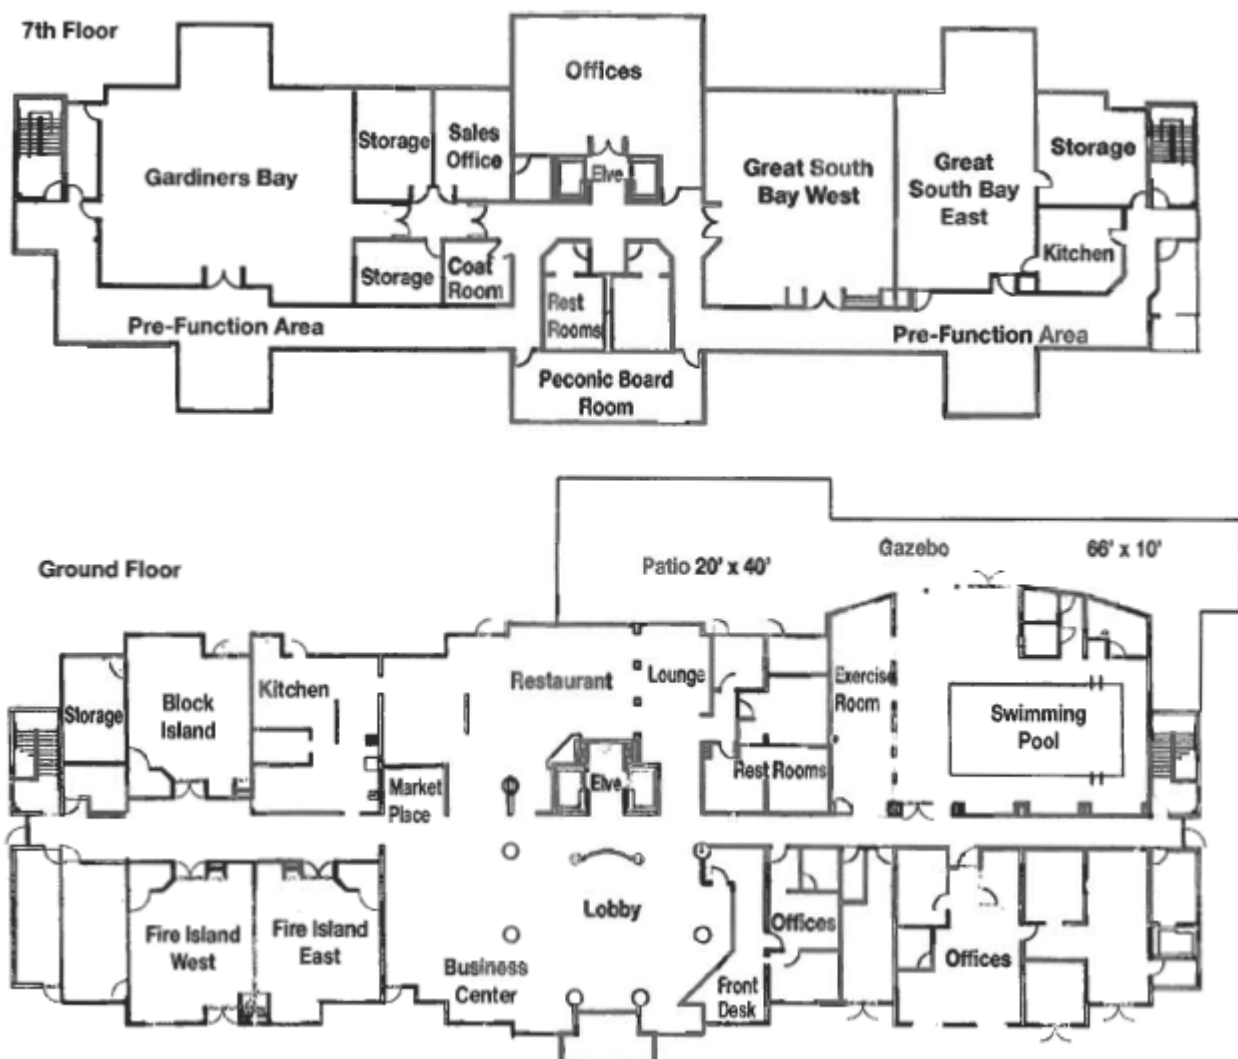

5000 Express Drive South
 Ronkonkoma, New York 11779
 Phone: 1-631-612-5000
 Fax: 1-631-612-5008
 Sales: 1-631-612-5006
 Sales fax: 1-631-612-5007

Meeting Room	Dimensions	Area	Capacity by Floor Set-Up				Room Set-Up Examples	
	LxWxH	Sq. Feet	Theater	Schoolroom	Conference	UShape	Reception	Banquet
Block Island	24x24x9	576	50	24	18	17	50	40
Peconic Boardroom	37x14x12	500			12			
Gardiners Bay	50x34x12	1,683	100	90	60	45	100	130
Great South Bay East	28x35x12	963	80	45	22	20	40	50
Great South Bay West	37x35x12	1,295	80	60		40	70	70
Great South Bay East and West	65x35x12	2,275	200	120	56	70	120	150
Fire Island	49x25x12	1,225	100	48	33	32	80	60