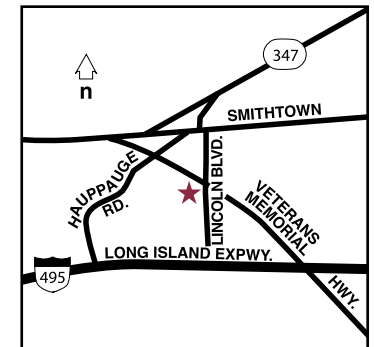

Directions

From Islip Airport (ISP): Take Long Island MacArthur Airport exit. Turn right onto Veterans Memorial Highway and continue north for 6 miles. The hotel will be on your left. Continue past the hotel and make a U-turn and go south on Veterans Memorial Highway for .02 miles and make a right into the hotel parking lot.

From LaGuardia International Airport (LGA): Exit the airport and follow signs for the Grand Central Parkway East and continue on 495 East (the Long Island Expressway/LIE) to Exit 57. At the end of the exit ramp turn left onto Veterans Memorial Highway and continue 1 mile north. The hotel will be on your left. Continue past the hotel and make a U-turn at the light and continue south on Veterans Memorial Highway for .02 miles. Turn right into the hotel parking lot.

From John F. Kennedy International Airport (JFK): Exit the airport and follow signs for Van Wyck Expressway to the Belt Parkway exit. Take the Belt Parkway East to the Southern State Parkway. Follow signs for the Sunken Meadow State Park / Sagitakos Parkway North. Exit the Sagitakos Parkway at Rte. 495 East. Continue on 495 East to Exit 57. At the end of the exit ramp turn left onto Veterans Memorial Highway and continue north 1 mile. The hotel will be on your left, continue past the hotel and make a U-turn at the light and continue south on Veterans Memorial Highway for .02 miles. Turn right into the hotel parking lot.