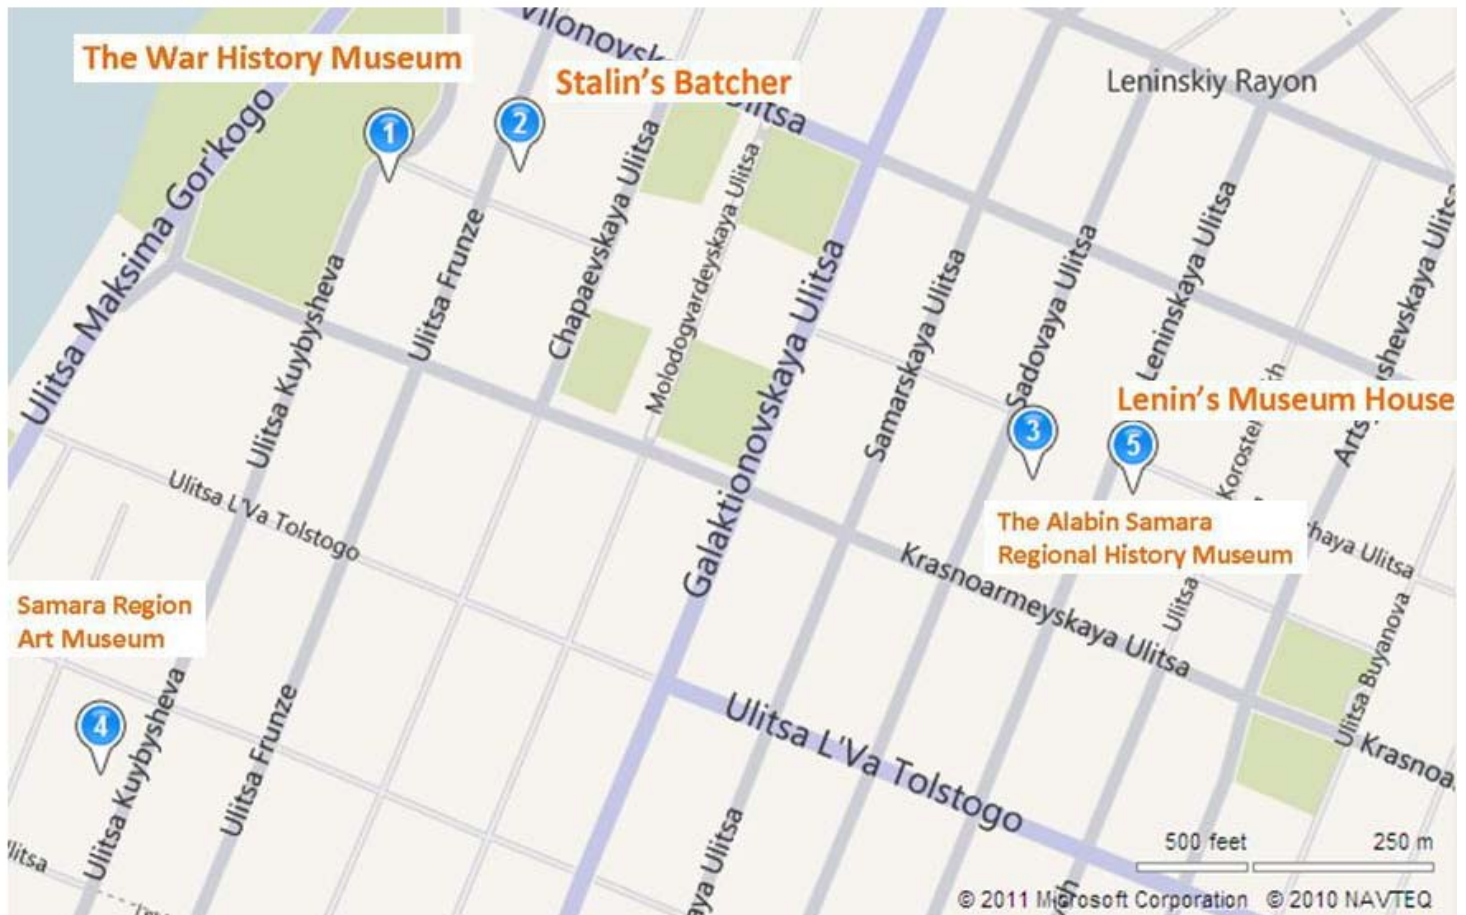

A day in the museums

Renaissance Samara Hotel
162 V Novo-Sadovaya St., Samara, 443011 Russian Federation
t.: +7 846 277 8340
f.: +7 846 277 8350
renaissancesamara.com