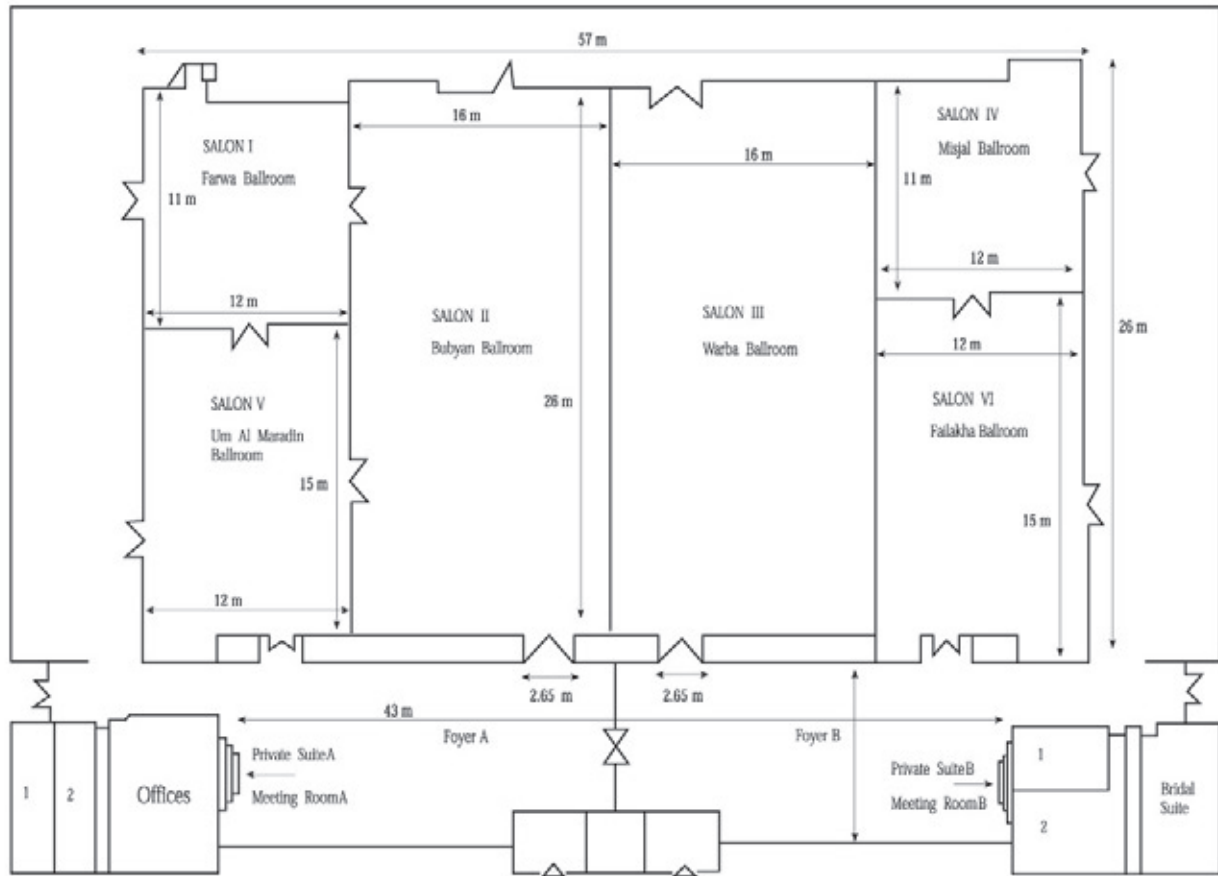

Arraya Ballroom

Managed by Marriott International

Function Room	Length	Width	Ceiling Height	Area Sq. Meter	Theatre Style	Classroom Style	Reception	Banquet	Ladies Wedding	Diwaniya	U-Shape
Grand Ballroom	57	26	5 Meters	1482	2000	1500	1950	800	800	2000	248
Salon 1	12	11	5 Meters	132	140	130	160	100	100	160	60
Salon 2	26	16	5 Meters	416	450	400	520	300	300	520	128
Salon 3	26	16	5 Meters	416	450	400	520	300	300	520	128
Salon 4	12	11	5 Meters	132	140	130	160	100	100	160	60
Salon 5	15	12	5 Meters	180	170	160	220	140	140	220	68
Salon 6	15	12	5 Meters	180	170	160	220	140	140	220	68
Salon 1 & 5	26	12	5 Meters	312	320	280	360	220	220	360	110
Salon 1, 2 & 5	28	26	5 Meters	728	820	650	840	540	540	840	140
Salon 4 & 6	26	12	5 Meters	312	320	280	360	220	220	360	110
Salon 3, 4 & 6	28	26	5 Meters	728	820	650	840	540	540	840	140
Salon 2 & 3	32	26	5 Meters	832	920	720	1100	600	660	1100	188