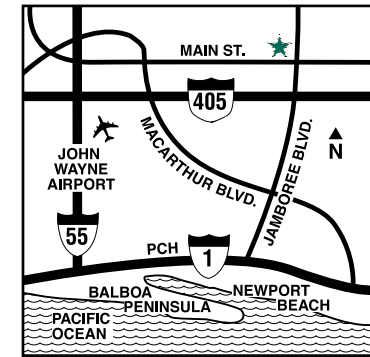

Guest Room Amenities

4 floors • 139 guest rooms and 14 suites • Complimentary high-speed Internet access • Work desk and ergonomic chair

Facilities & Services

Committed to a smoke-free environment • 2 meeting rooms • 1,250 square feet of total meeting space; maximum seating capacity for 32 guests • Catering and audiovisual equipment available • AV technician & event planner available • Full-service business center • Overnight delivery and pickup service • 24-hour Market • Complimentary airport shuttle service, upon request •

Complimentary on-site parking • Fitness center • *Lobby Bar & Lounge* • Local restaurant dinner delivery • Outdoor patio • Outdoor pool & whirlpool • Safe-deposit boxes at front desk • *The Bistro* • *USA Today* in lobby • Valet dry-cleaning service

Attractions

Anaheim Angel Stadium • Anaheim Convention Center • Discovery Science Center • *Disneyland®* • Fashion Island • Huntington Beach • Knott's Berry Farm® • Old Towne Orange • Orange County Performing Arts Center • The Block at Orange

Directions

From John Wayne/Orange County Airport (SNA): Exit airport. Turn north (left) on Macarthur. East (right) on Main. Turn left on Siglo. Keep right. Hotel is on the left.

From Long Beach Airport (LGB): Take 405 South. Exit Jamboree. Go north (left) on to Main St. Left on Main. Right on Siglo. Stay right. Hotel is on the left.

IT'S A NEW STAY®

Meeting Room	DIMENSIONS		CAPACITY					
	LxWxH	Sq. Ft.	Theater	Schoolroom	Conference	U-Shape	Reception	Banquet
Meeting Room A	23x26x10	598	30	24	16	20	30	32
Meeting Room B	23x26x10	598	30	24	16	20	30	32