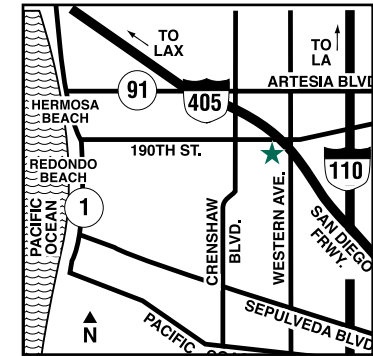

Guest Room Amenities

4 floors • 139 guest rooms and 12 suites • Complimentary high-speed Internet access • Work desk and ergonomic chair

Facilities & Services

Committed to a smoke-free environment • 2 meeting rooms • 1,444 square feet of total meeting space; maximum seating capacity for 50 guests • Catering and audiovisual equipment available • AV technician, event planner & photographer available • 24-hour Market • Complimentary on-site parking • *Courtyard Café* serving breakfast daily •

Fitness center • *Lobby Bar & Lounge* • Overnight delivery and pickup service • Full-service business center • Local restaurant dinner delivery • Outdoor pool & whirlpool • Safe-deposit boxes at front desk • *USA Today* in lobby • Valet dry-cleaning service

Attractions

Downtown Los Angeles • Hermosa, Manhattan & Redondo Beaches • Knott's Berry Farm® • LEGOLAND® • Long Beach Aquarium • Long Beach Convention Center • Queen Mary • Santa Monica Pier • The Getty Museum • Universal Studios® Hollywood

Directions

From Los Angeles International Airport (LAX): Take I-405 Freeway south to Western Avenue exit. Right on 190th. Right into hotel.

From Long Beach Airport (LGB): Take Lakewood Blvd. south to I-405 North. Exit Western Avenue. Left onto Western. Right onto 190th St.; right into hotel.

IT'S A NEW STAY®

Meeting Room	DIMENSIONS		CAPACITY					
	LxWxH	Sq. Ft.	Theater	Schoolroom	Conference	U-Shape	Reception	Banquet
The Bay	24x24x8	576	40	24	22	25	45	32
The Marsh	28x31x8	868	50	40	25	34	60	40