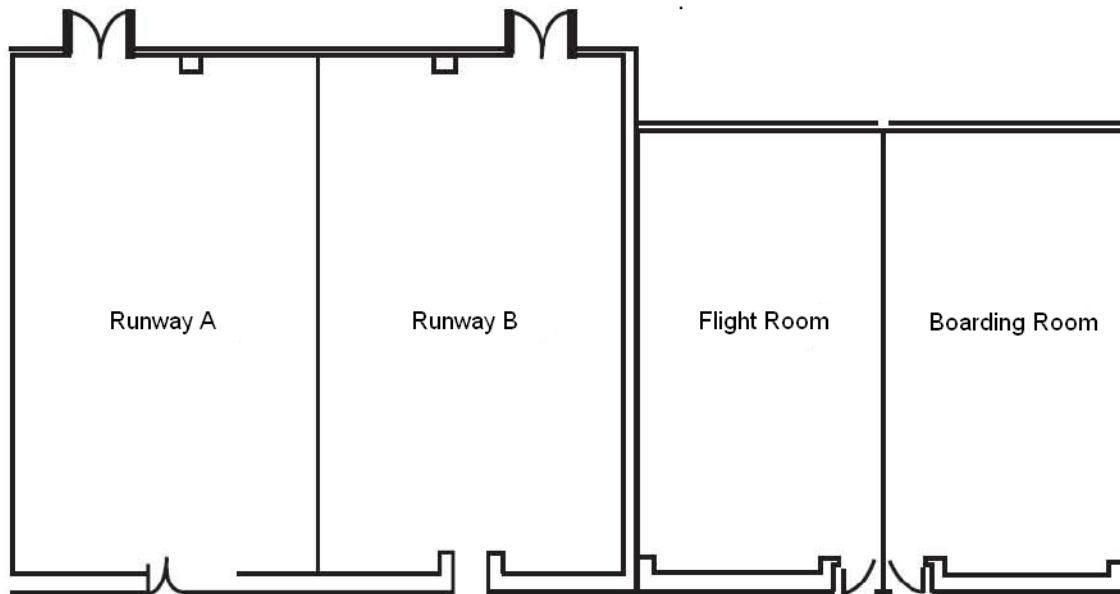

Capacity Chart

	Dimensions	Sq. Ft.	Theatre	Schoolroom	Conference	U-Shape	Reception	Banquet
Runway A/B	43 x 26 x 13	1,118	85	70	40	34	80	80
Runway A	21 x 26 x 13	559	40	30	20	18	40	30
Runway B	21 x 26 x 13	559	40	30	20	18	40	30
Flight Room	14 x 23 x 13	322	20	15	12	12	16	16
Boarding Room	14 x 23 x 13	322	20	15	12	12	16	16