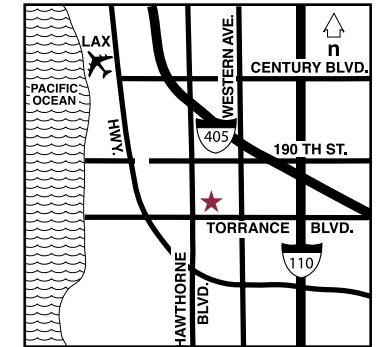

Directions

From Los Angeles Airport (LAX): Take Sepulveda Blvd. south to 105 East to 405 South, exit Hawthorne Blvd. Make a right (south) on Hawthorne Blvd. & left (east) on Torrance Blvd.