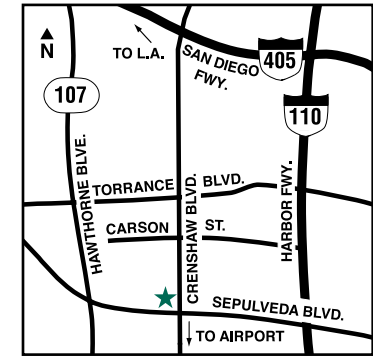

**Directions**

From Los Angeles Airport (LAX): Take I-405 South to Crenshaw Blvd. Take a right onto Crenshaw Blvd. At Sepulveda Blvd. turn right. Courtyard is on the right 2 blocks down.

IT'S A NEW STAY®