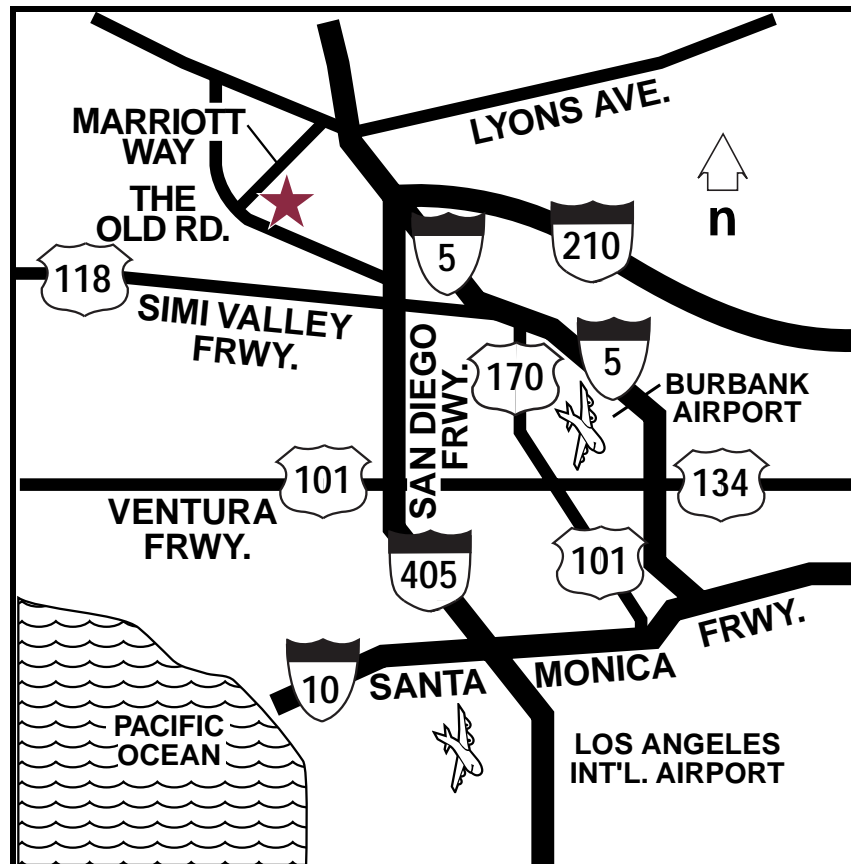

## FROM BURBANK-GLENDALE-PASADENA

Take I 5 north  
Exit Lyons (left)  
Left on Marriott Way  
Left on 'The Old Road.'

## FROM LAX AIRPORT

Take Interstate 405 North  
Take Interstate 5 N  
Exit Lyons  
Turn left over freeway to Marriott Way  
Left on 'The Old Road.'

## COMPANIES

- Cal Arts  
• 2 miles  
Three D Systems  
• 5 miles  
Advanced Bionics  
• 5 miles  
Master's College  
• 3 miles  
Qiagen  
• 6 miles  
St. Jude Medical  
• 7 miles  
Princess Cruises  
• 4 miles  
HR Textron  
• 5 miles  
Henry Mayo Hospital  
• 4 miles  
Anheuser Busch  
• 10 miles