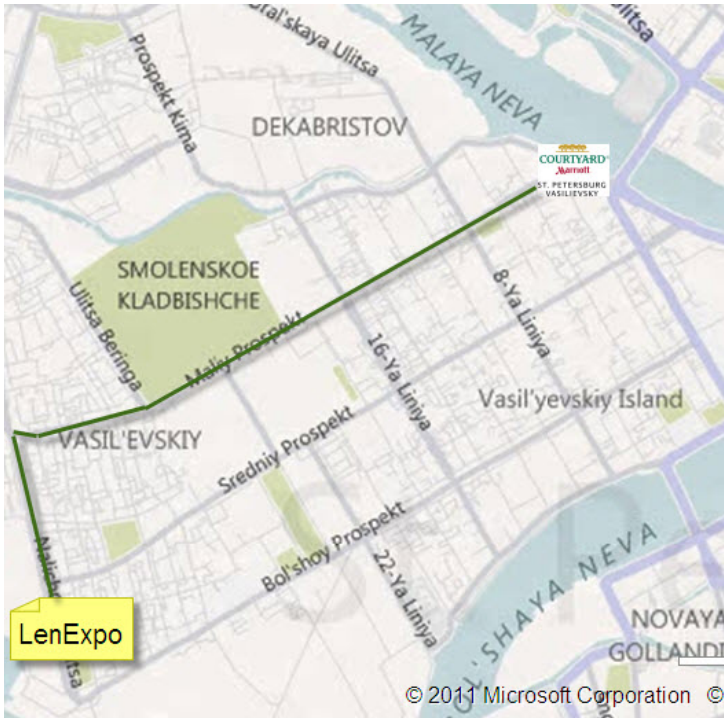

# There and Back

From the Courtyard to LexExpo Exhibition  
Centre

Courtyard by Marriott St. Petersburg Vasilievsky  
61/30A, 2nd Line of Vasilievsky Island  
Phone: +7812 3804011

It takes about 10 minutes by car to get from the Courtyard St. Petersburg Vasilievsky hotel to the LenExpo Exhibition Centre (3.1 km). Go straight by Mali prospect, then turn to the left to Nalichnaya street and after the first cross you will see exhibition halls from the right side.

address: 103, Bolshoi prospect of Vasilievsky Island

phone: +7812 3212615

web: <http://lenexpo.ru/en/>

These directions are for informational purposes only and we offer no guarantee of their completeness or accuracy. Construction projects, traffic, or other events may cause actual conditions to differ from these results. Jogging courses offered have proven to be a favorite of past guests, we assume no responsibility for injury or damage while utilizing the course.