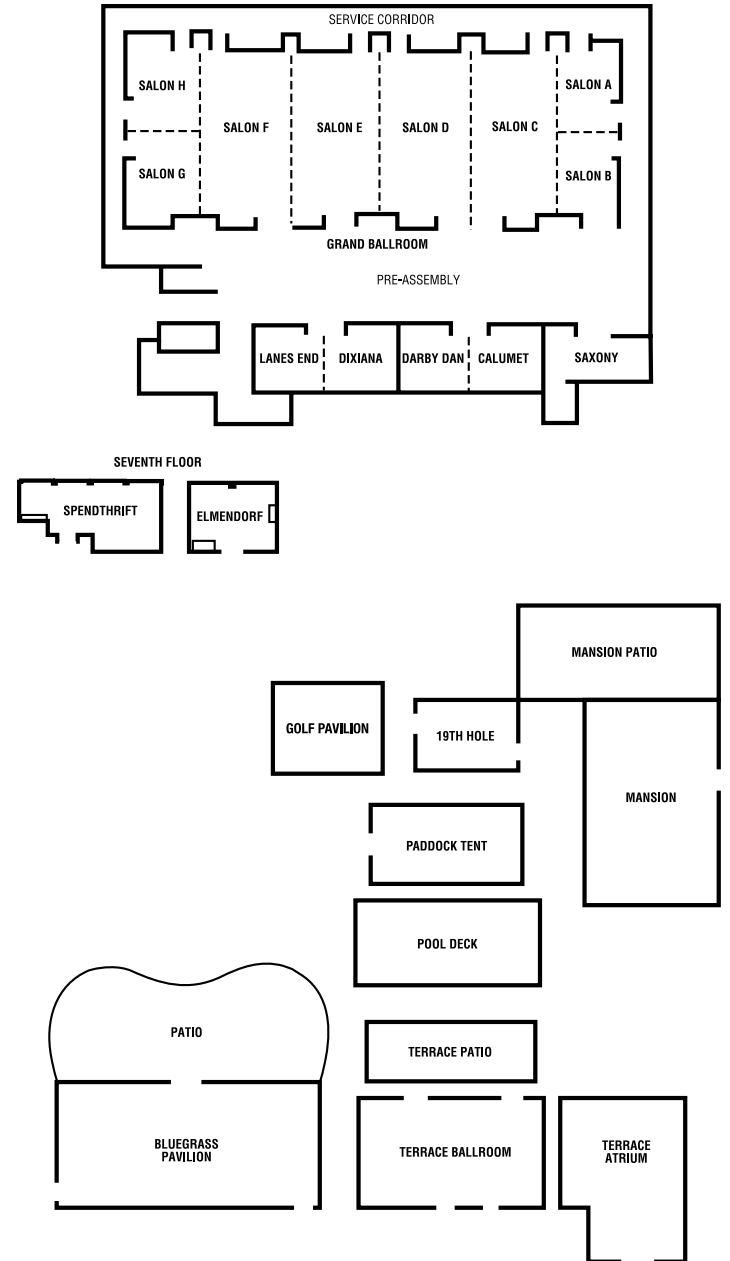

Situated in the heart of Bluegrass Country. Enveloped by rolling meadows. Close to downtown Lexington. Experience it all at Griffin Gate Marriott® Resort & Spa. 31 meeting rooms. 28,000 square feet of total meeting space. And a ballroom that seats up to 1,370. All 388 guest rooms offer high-speed Internet access, while public spaces and meeting rooms also offer wireless. Enjoy the year-round indoor and seasonal outdoor pool or relax with full spa services. Sip one of Kentucky's finest bourbons at *JW's Lounge* or satisfy your appetite at *JW's Steakhouse*. And if you want to enjoy the state's pastime for a few hours, Keeneland Racetrack and Kentucky Horse Park are well within reach.