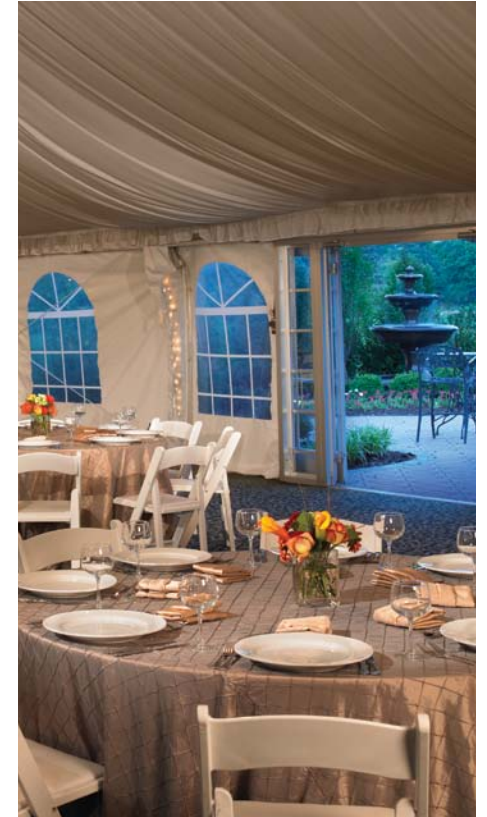

THE FAST TRACK TO A SUCCESSFUL MEETING.