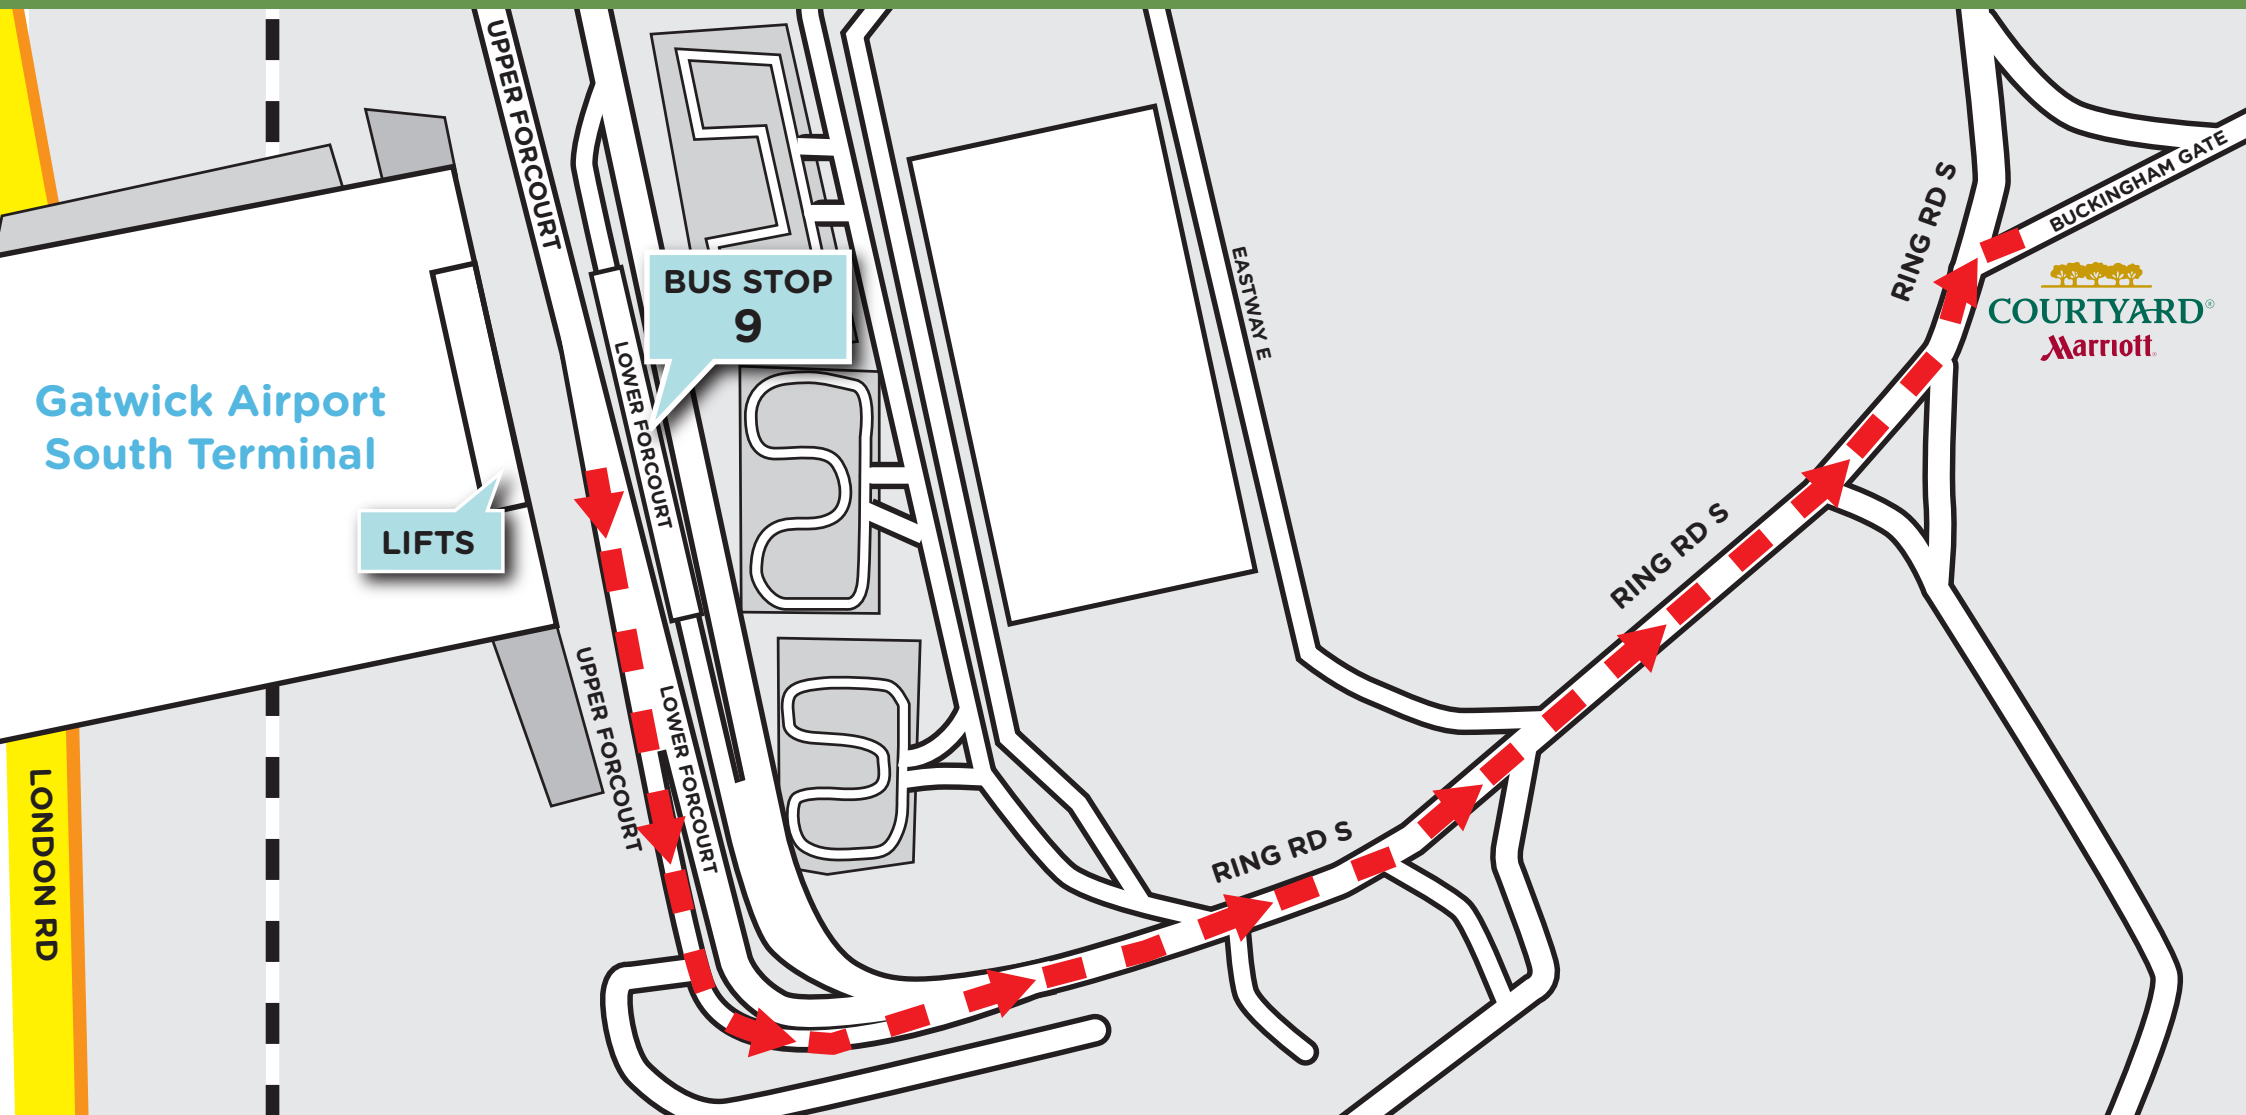

WALKING ROUTE FROM THE SOUTH TERMINAL TO THE COURTYARD BY MARRIOTT LONDON GATWICK AIRPORT

Distance from Airport to hotel is 640m / 700 yards

VOTED BY CUSTOMERS AS THE "BEST UK AIRPORT HOTEL" IN 2010

Book direct for best rates...
www.courtyardgatwickairport.co.uk