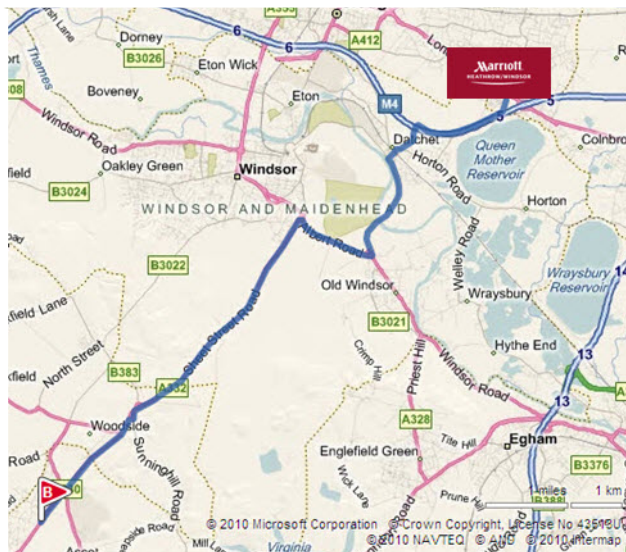

THERE AND BACK

ASCOT

HEATHROW/WINDSOR MARRIOTT HOTEL
DITTON ROAD LANGLEY | PHONE 01920 487 722

Depart Ditton Road turn left toward Riding Court Road.

At roundabout, take 1st exit.

Turn right onto B470 / London Road

Bear right onto B376 / B470 / Horton Road, and then immediately bear left onto B470 / High Street.

Turn left onto B3021 / Southlea Road.

Keep straight onto A308.

Turn right onto A308.

Keep left to stay on A308 / Albert Road.

Turn left and then bear left onto A332.

Keep straight onto A332.

Turn right to stay on A332.

Keep left to stay on A332 / Windsor Road.

Pass through 2 roundabouts, remaining on A332.

You will then arrive at Ascot Racecourse.

The last road on the right is Kennel Avenue.

If you reach Ascot Towers, you've gone too far.

These directions are for informational purposes only and we offer no guarantee of their completeness or accuracy. Construction projects, traffic, or other events may cause actual conditions to differ from these results. Jogging courses offered have proven to be a favorite of past guests, we assume no responsibility for injury or damage while utilizing the course.