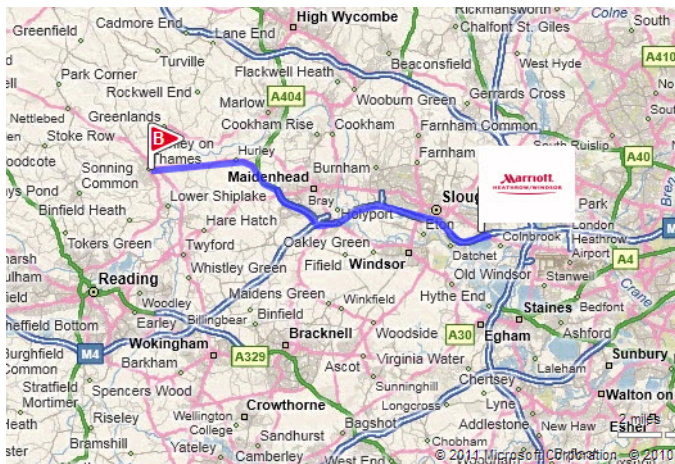

THERE AND BACK

HENLEY ON THAMES

HEATHROW/WINDSOR MARRIOTT HOTEL
DITTON ROAD LANGLEY | PHONE 01753 544244

Turn right from hotel towards Traffic lights
Turn right onto A4 / London Road
At roundabout, take 4th exit onto slip road
Join the M4
At junction 8/9, take slip road left toward High
Wycombe / Maidenhead / Henley
At roundabout, take the 2nd exit onto A404(M)
Road name changes to A4040
Take slip road left
Turn left onto Henley Road
At roundabout, take 2nd exit onto A4130 / Henley
Road
Turn left onto Thames Side
Road name changes to Station Road
Turn right onto A4155 / Reading Road
Arrive at Henley on Thames