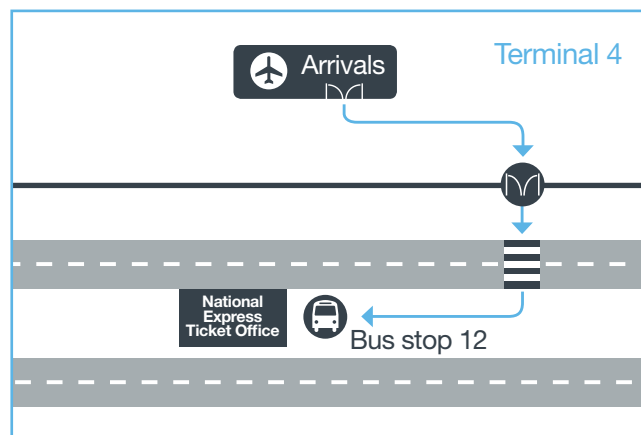

Where can I buy a ticket?

Terminal 4

From the British Hotel Reservation Centre in the terminal building or from the bus driver.

Terminal 5

From the British Hotel Reservation Centre in the terminal building, from the ticket machine next to the Hotel Hoppa bus stop or from the bus driver.

national express Hotel Hoppa

Bus to Heathrow hotels from just £4 one way.

Kids go free!

Hotel Hoppa timetable for terminals 4 and 5

What is Hotel Hoppa?

National Express Hotel Hoppa bus service is the easy and convenient way to travel between Heathrow Airport and your local hotel.