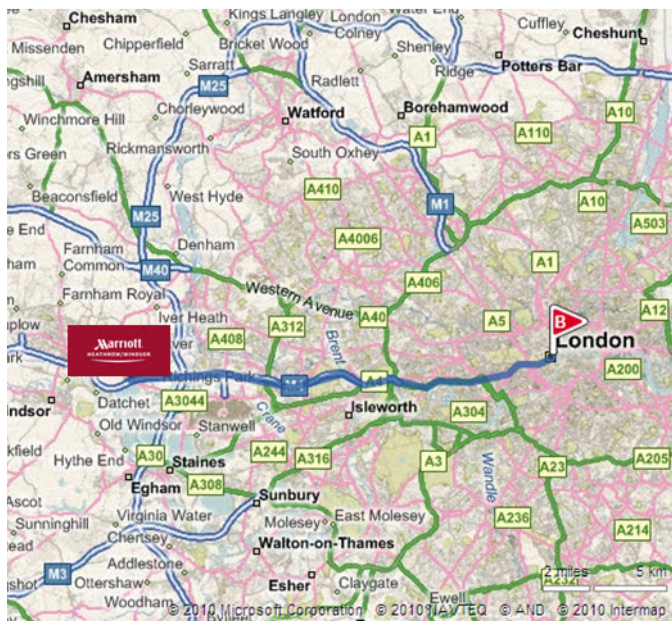

THERE AND BACK

LONDON

HEATHROW/WINDSOR MARRIOTT HOTEL
DITTON ROAD LANGLEY | PHONE 01920 487 722

The easiest way to reach London from our hotel is to take the train from Slough to Paddington.

To drive to the station:

Leave the hotel and turn right and then left on to A4/London Road.

After 1.8 miles, Turn left onto A4 / Wellington Street.

At the next roundabout, take 1st exit.

At the next round about, take the last exit towards the station.