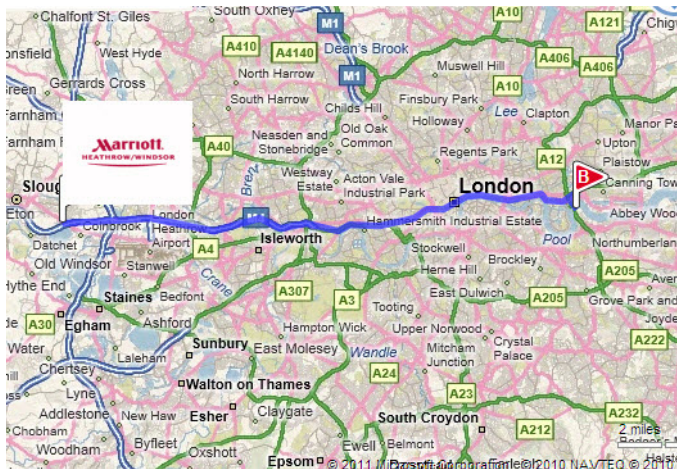

THERE AND BACK

O2 ARENA

HEATHROW/WINDSOR MARRIOTT HOTEL
DITTON ROAD LANGLEY | PHONE 01753 544244

Turn right towards the traffic lights
Turn right onto A4 / London Road
At the roundabout, take the 1st exit onto the slip road
Join the M4 / Continue straight on the M4
Road name changes to A4 / Great West Road
At the roundabout take the 2nd exit
Bear left towards Hyde Park Corner
Keep straight onto Hyde Park Corner
Road name changes to Duke of Wellington Place
Turn left onto Constitution Hill
Bear left onto The Mall
At the roundabout, take the 3rd exit onto A400 /
Charing Cross
Turn left onto A3211 / Victoria Embankment
Keep right to stay on A3211 / Blackfriars Underpass
Bear right onto A100 / Tower Hill, and then
immediately bear left onto A1203 / East Smithfield
Road name changes to A1261 / Aspen Way
Take slip road left for Aspen Way
At the roundabout, take the 2nd exit onto A1020 /
Leamouth Road
Turn left onto A13 / East India Dock Road
Take slip road left for A102 / Blackwall Tunnel
Northern Approach