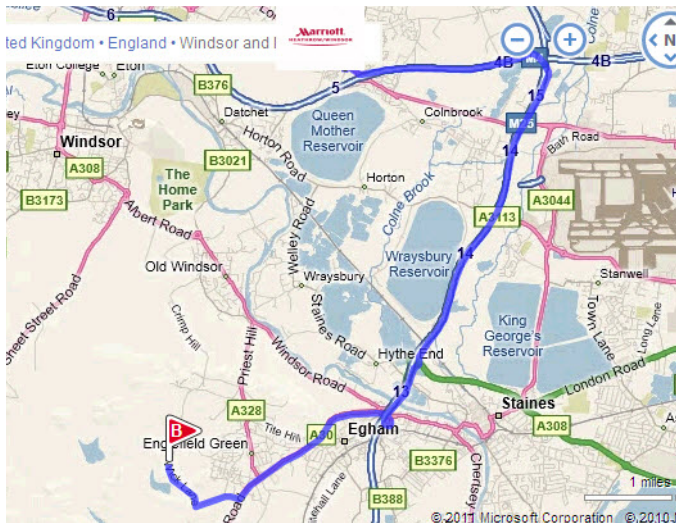

THERE AND BACK

KEW GARDENS

HEATHROW/WINDSOR MARRIOTT HOTEL
DITTON ROAD LANGLEY | PHONE 01753 544244

Depart Ditton Road toward Gibson Court
Turn right onto A4 / London Road
At roundabout, take 1st exit onto slip road Merge onto M4
At exit 4B, take slip road left for M25 toward M20 / Gatwick Airport / Heathrow Airport (Terminals 4. 5 & Cargo)
At exit 13, take slip road left for A30 toward London (W) Hounslow / Staines
At roundabout, take 2nd exit onto A301
Keep straight onto A30 / A308 / The Glanty
At roundabout, take 2nd exit onto A30 / Egham by Pass
At roundabout, take 3rd exit
Bear right onto Wick Road
Turn right onto Wick Lane

Arrive at Savill Garden

These directions are for informational purposes only and we offer no guarantee of their completeness or accuracy. Construction projects, traffic, or other events may cause actual conditions to differ from these results. Jogging courses offered have proven to be a favorite of past guests, we assume no responsibility for injury or damage while utilizing the course.