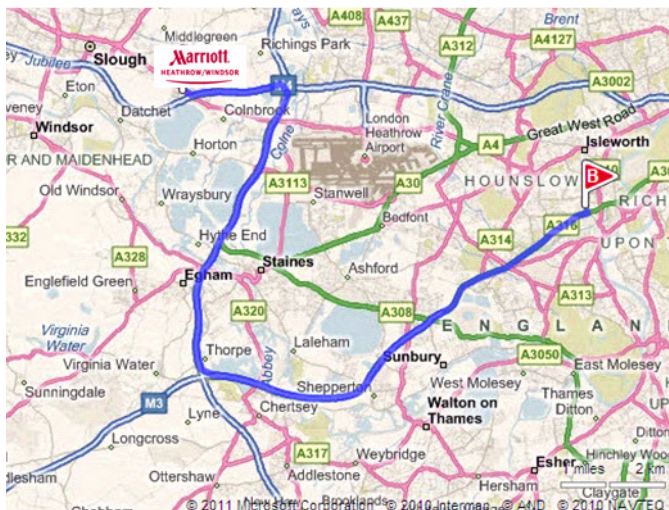

## THERE AND BACK

TWICKENHAM STADIUM

HEATHROW/WINDSOR MARRIOTT HOTEL  
DITTON ROAD LANGLEY | PHONE 01753 544244

-Depart Ditton Road, turn right towards traffic lights.

-At the lights turn right towards the M4.

-At the roundabout take the 1st exit towards the M4.

- At exit 4B, take slip road left for M25 toward M20 / Gatwick Airport / Heathrow Airport (Terminals 4. 5 & Cargo)

-At exit 12, take the slip road and bear left toward Richmond / London (Sw & C)

- Go straight onto M3 the road name changes to A316

- At the roundabout, take the 2nd exit

-At the next roundabout, take the 1st exit onto B361 / Whitton Road

-Turn right onto Rugby Road

- Arrive at Twickenham stadium on the right