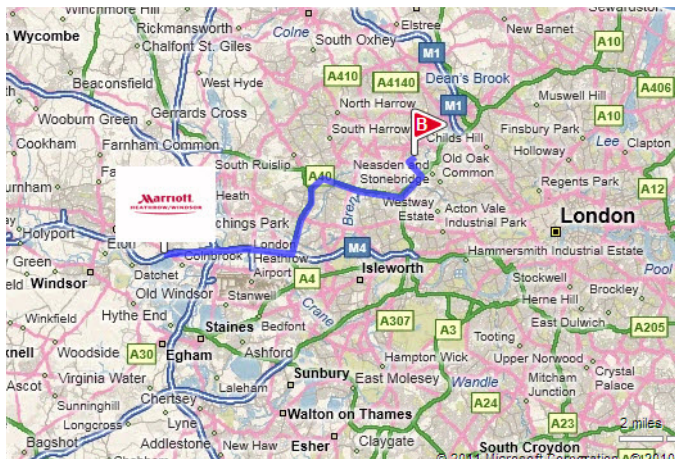

THERE AND BACK

WEMBLEY STADIUM

HEATHROW/WINDSOR MARRIOTT HOTEL
DITTON ROAD LANGLEY | PHONE 01753 544244

From Ditton Road turn right towards Gibson Court
Turn right onto A4 / London Road
At the roundabout, take the 1st exit onto slip road
Take the M4
At junction 3, take slip road left for A312 toward Hayes
/ Heathrow Airport / Hounslow / Harrow
At the roundabout, take the 1st exit onto A312 / The
Parkway
Pass through 3 roundabouts, remaining on A312
At the roundabout, take 3rd exit onto Western Avenue
Take the slip road right for A40 / Western Avenue
Take slip road left for Hanger Lane
Bear right onto North Circular Road, and then
immediately
Turn left onto A406 / North Circular Road
Take the slip road left for North Circular Road
Turn left onto A404 / Harrow Road
Turn right onto A479 / Wembley Hill Road
Turn right onto Royal Route
Private Road Gated road. Turn left.
Arrive at Wembley Stadium, United Kingdom