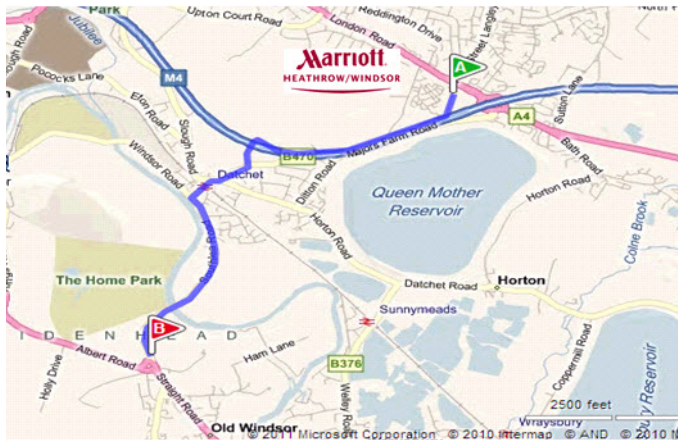

THERE AND BACK

WINDSOR FARM SHOP

HEATHROW/WINDSOR MARRIOTT HOTEL
DITTON ROAD LANGLEY | PHONE 01753 544244

- Turn right from the hotel towards Riding Court Road
- At roundabout, take 1st exit
- Turn right onto B470 / London Road
- Turn right onto B376 / B470 / Horton Road, and then take an immediate left onto B470 / High Street.
- Turn left onto B3021 / Southlea Road
- Arrive at Datchet Road, Old Windsor