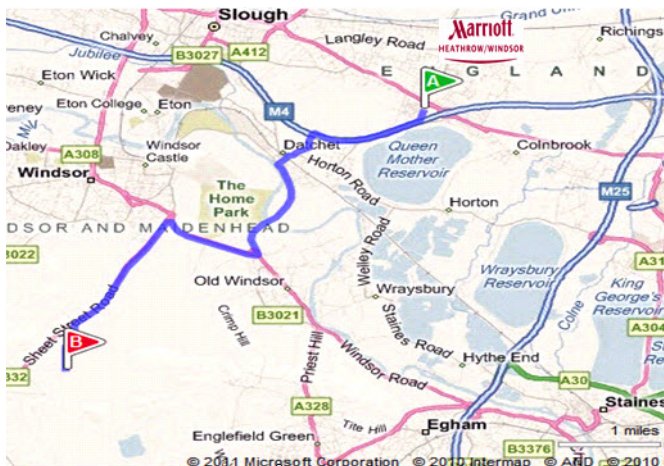

THERE AND BACK

WINDSOR GREAT PARK

HEATHROW/WINDSOR MARRIOTT HOTEL
DITTON ROAD LANGLEY | PHONE 01753 544244

Depart the hotel and turn left towards Riding Court Road

Follow the road at the roundabout, take 1st exit

Turn right onto B470 / London Road

Turn right onto B376 / B470 / Horton Road, and then immediately turn left onto B470 / High Street

Turn left onto B3021 / Southlea Road

Keep straight onto A308

Turn right onto A308

Keep left to stay on A308 / Albert Road

Turn left and then left again onto A332

Turn left onto Prince Consorts Drive

Arrive at Windsor Great Park, United Kingdom on the left The last intersection is A332 / Sheet Street Road