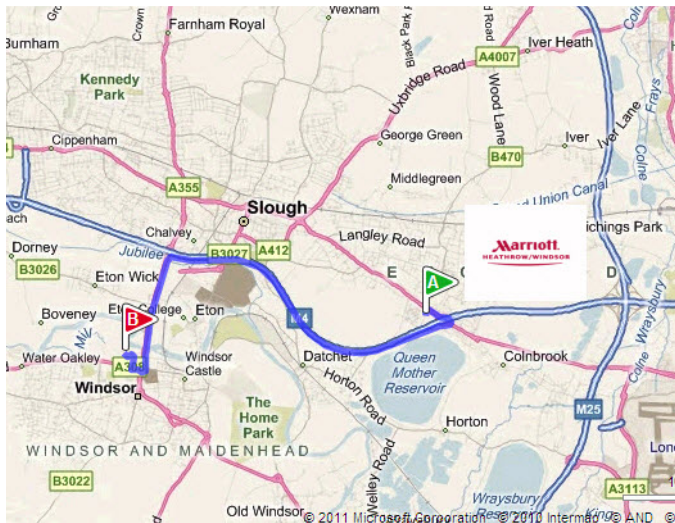

# THERE AND BACK

## WINDSOR RACECOURSE

HEATHROW/WINDSOR MARRIOTT HOTEL  
DITTON ROAD LANGLEY | PHONE 01753 544244

-Depart the hotel and turn right towards the traffic lights

-Turn right onto A4 / London Road.

-At roundabout, take 4th exit onto the M4

-At junction 6, take slip road left toward Windsor / Slough

-At roundabout, take 1st exit onto A332

-At roundabout, take 3rd exit onto A308 / Maidenhead

At the roundabout, take 3rd exit onto Mill Lane

-Turn left onto Clewer Park