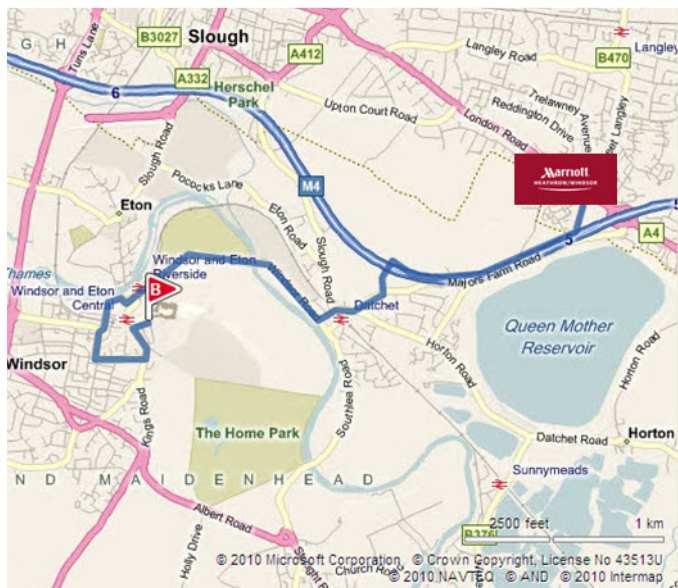

# THERE AND BACK

WINDSOR CASTLE

HEATHROW/WINDSOR MARRIOTT HOTEL  
DITTON ROAD LANGLEY | PHONE 01920 487 722

Leave the hotel and turn left.  
At roundabout, take 1st exit.  
Turn right onto B470 / London Road.  
After 0.1 miles, bear right onto B376 / B470 / Horton Road, and then keep right onto B376 / Horton Road.  
Bear left onto Queens Road.  
After 1.3 miles, turn right onto B470 / Windsor Road.  
Turn right onto River Street.  
Bear left onto Goswell Road.  
After 0.2 miles, at roundabout, take 1st exit onto Charles Street.  
Turn left onto Victoria Street.  
Turn left onto B3022 / Sheet Street.  
Turn right onto Castle Hill.  
You will then arrive at Windsor Castle.

These directions are for informational purposes only and we offer no guarantee of their completeness or accuracy. Construction projects, traffic, or other events may cause actual conditions to differ from these results. Jogging courses offered have proven to be a favorite of past guests, we assume no responsibility for injury or damage while utilizing the course.