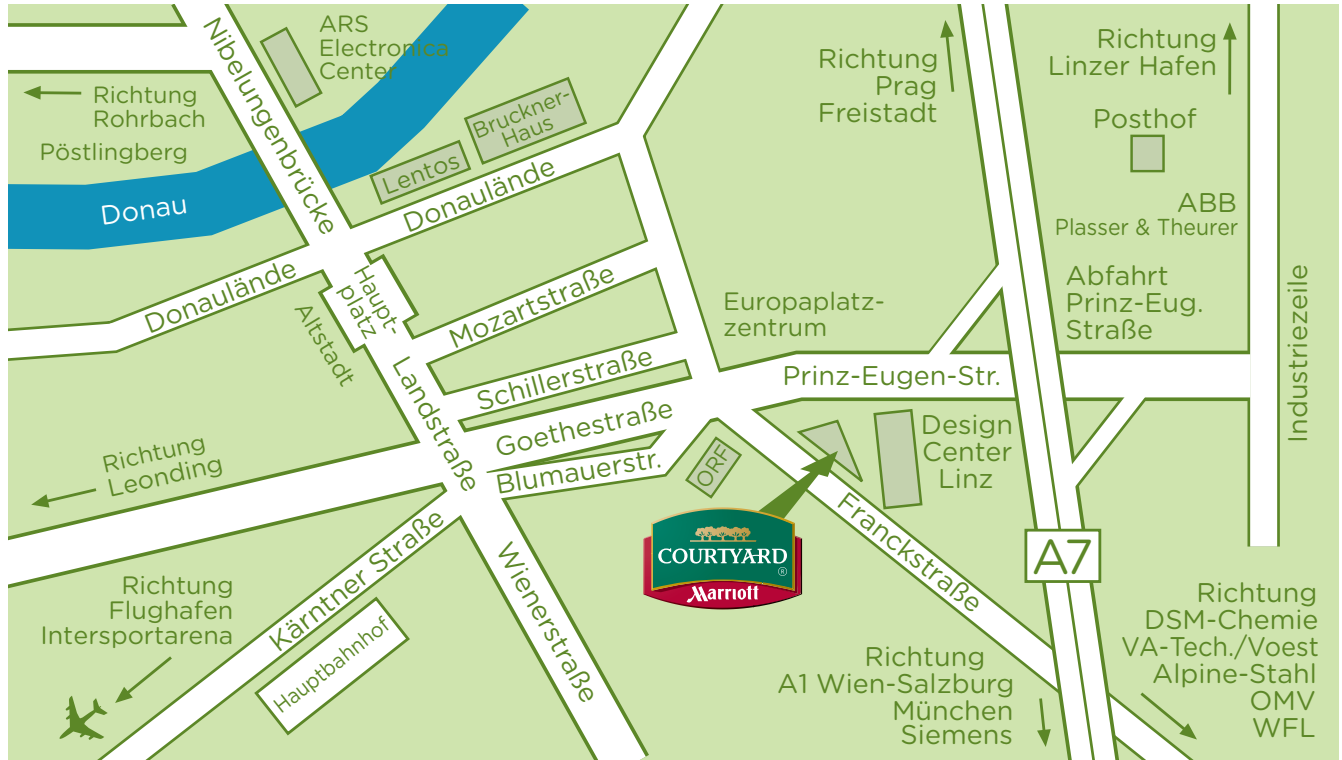

## DRIVING DIRECTION

### FROM DIRECTION VIENNA/SALZBURG/GRAZ

From the west highway A1 – take exit Linz direction Prague/Freistadt A7 city highway – take the exit Prinz-Eugen-Strasse and afterwards left, direction to the ORF Landesstudio and the Design Center. The Courtyard by Marriott Linz is located directly after the Design Center on the left handside.

### FROM DIRECTION PASSAU/SUBEN

From the Innkreisautobahn A8 on the west highway direction Vienna/Linz. Take exit Linz direction Prague/Freistadt A7 city highway – take the exit Prinz-Eugen-Strasse and afterwards left direction to the ORF Landesstudio and the Design Center. The Courtyard by Marriott Linz is located directly after the Design Center on the left handside.

### FROM DIRECTION PRAGUE/FREISTADT

From the Mühlkreisautobahn A7 direction Vienna/Salzburg – take the exit Prinz-Eugen-Strasse and afterwards right direction to the ORF Landesstudio and the Design Center. The Courtyard by Marriott Linz is located directly after the Design Center on the left handside.