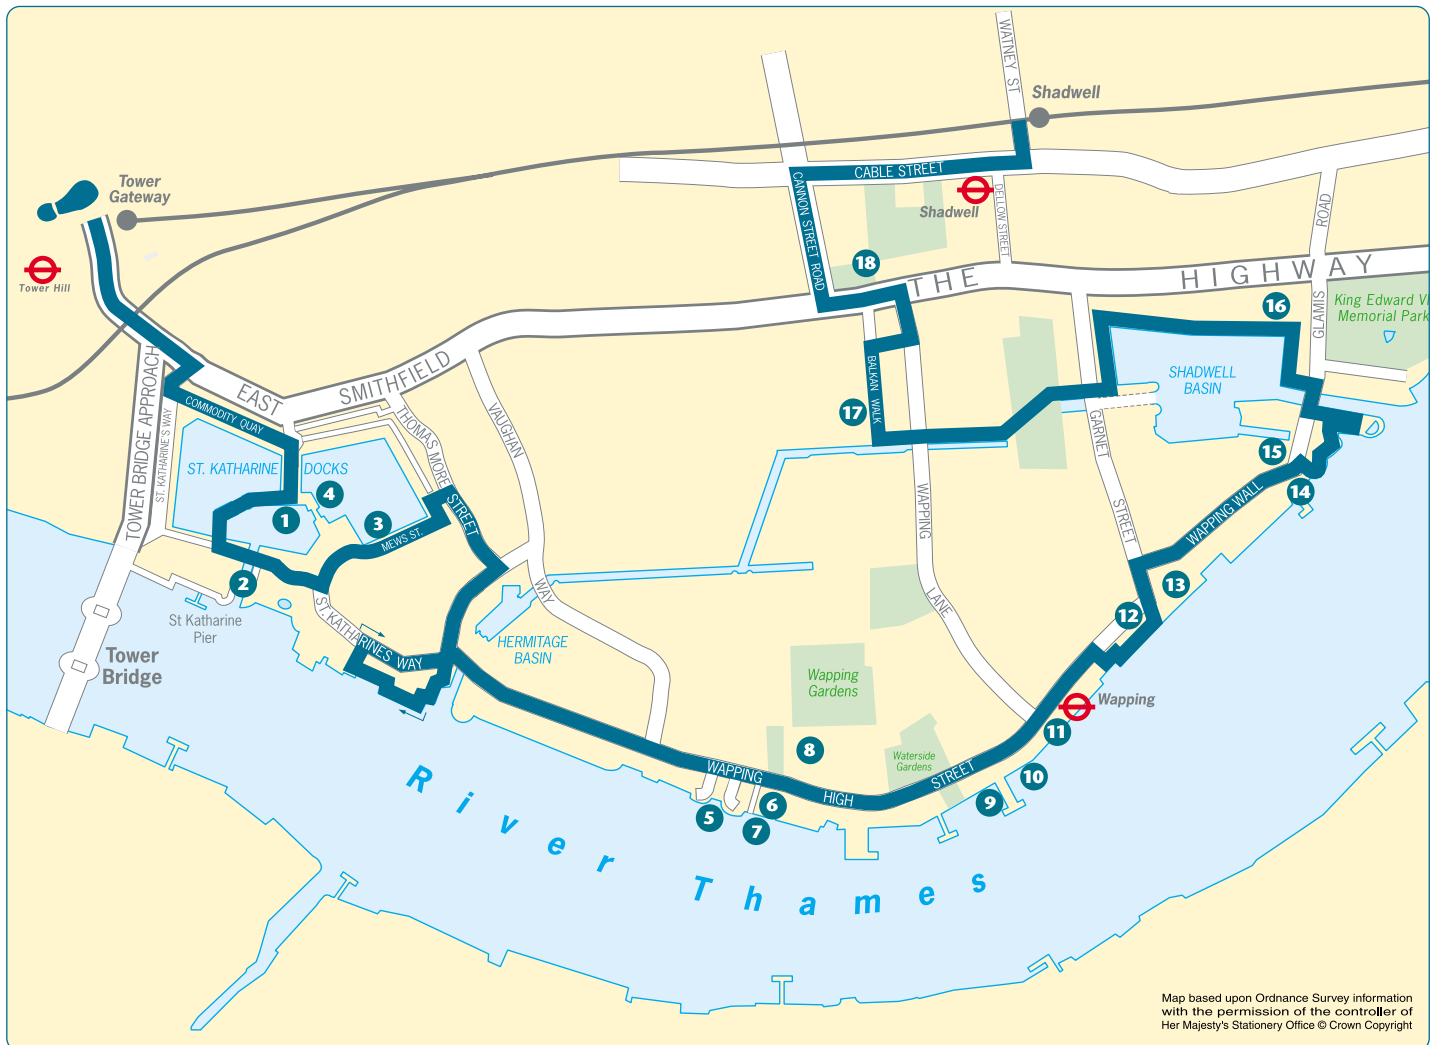

Walk 1

Wapping and Shadwell Walk

Starting point Tower Hill Tube Station/Tower Gateway DLR

Finishing point Shadwell Station/DLR

Estimate time 2.5 hours

1. 1 Ivory House
2. 2 Dockmasters House and Swing Bridge
3. 3 The Dickens Inn
4. 4 Telford's Footbridge
5. 5 Wapping Pierhead Houses
6. 6 The Town of Ramsgate Pub
7. 7 Wapping Old Stairs
8. 8 St John's Church
9. 9 Captain Kidd Pub
10. 10 King Henry's Wharf
11. 11 Gun Wharves
12. 12 Towerside and St Hildas Wharf
13. 13 New Crane Wharf
14. 14 The Prospect of Whitby
15. 15 London Hydraulic Pumping Station
16. 16 St Paul's Church
17. 17 Tobacco Dock
18. 18 St George in the East