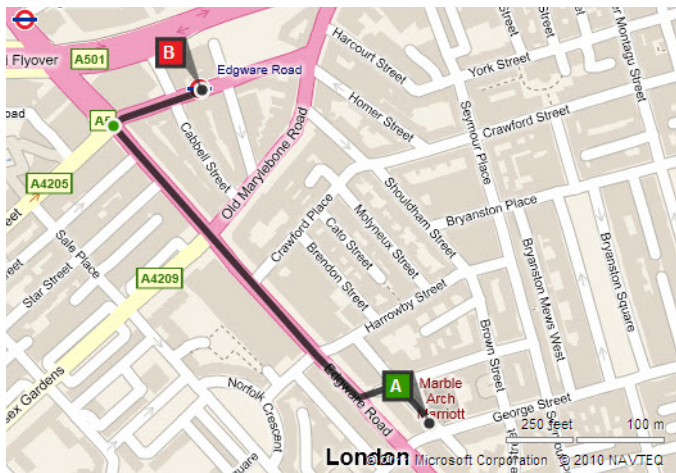

THERE AND BACK

HOW TO FIND EDGWARE ROAD TUBE STATION FROM THE HOTEL.

LONDON MARRIOTT HOTEL MARBLE ARCH
134 GEORGE STREET | PHONE +44 (0) 207 723 1277

Leave the hotel and turn right.

Continue straight until you reach the casino, then turn left.

Turn right on to Edgware Road.

For 0.3 miles, continue on Edgware Road and then turn right (there will be a Marks & Spencer on the corner)

The tube station will be on the right.

These directions are for informational purposes only and we offer no guarantee of their completeness or accuracy. Construction projects, traffic, or other events may cause actual conditions to differ from these results. Jogging courses offered have proven to be a favorite of past guests, we assume no responsibility for injury or damage while utilizing the course.