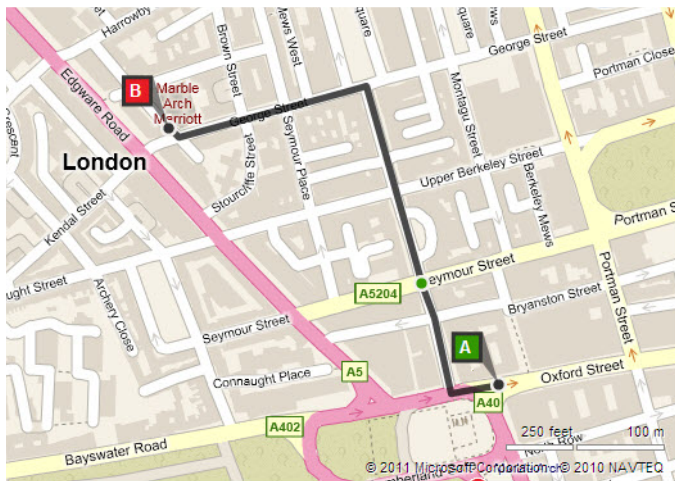

THERE AND BACK

HOW TO FIND MARBLE ARCH TUBE STATION FROM THE HOTEL.

LONDON MARRIOTT HOTEL MARBLE ARCH
134 GEORGE STREET | PHONE +44 (0) 207 723 1277

Turn left out of the hotel and then turn left on to George street.

Cross the road.

After 0.1 miles, turn right onto Great Cumberland Place.

After 0.1 miles, turn left and the tube station will be in front of you.

These directions are for informational purposes only and we offer no guarantee of their completeness or accuracy. Construction projects, traffic, or other events may cause actual conditions to differ from these results. Jogging courses offered have proven to be a favorite of past guests, we assume no responsibility for injury or damage while utilizing the course.