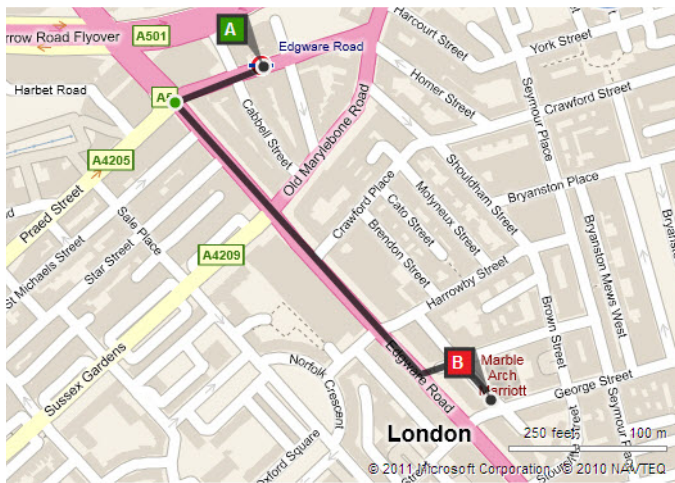

## THERE AND BACK

HOW TO FIND THE HOTEL FROM EDGWARE ROAD TUBE STATION.

LONDON MARRIOTT HOTEL MARBLE ARCH  
134 GEORGE STREET | PHONE +44 (0) 207 723 1277

Exit the tube station and turn right.

Head towards Edgware Road and turn left.

Walk down Edgware Road for 0.3 miles.

Turn left toward Nutford Place.

Continue along Nutford Place and the hotel will be on the right.

These directions are for informational purposes only and we offer no guarantee of their completeness or accuracy. Construction projects, traffic, or other events may cause actual conditions to differ from these results. Jogging courses offered have proven to be a favorite of past guests, we assume no responsibility for injury or damage while utilizing the course.