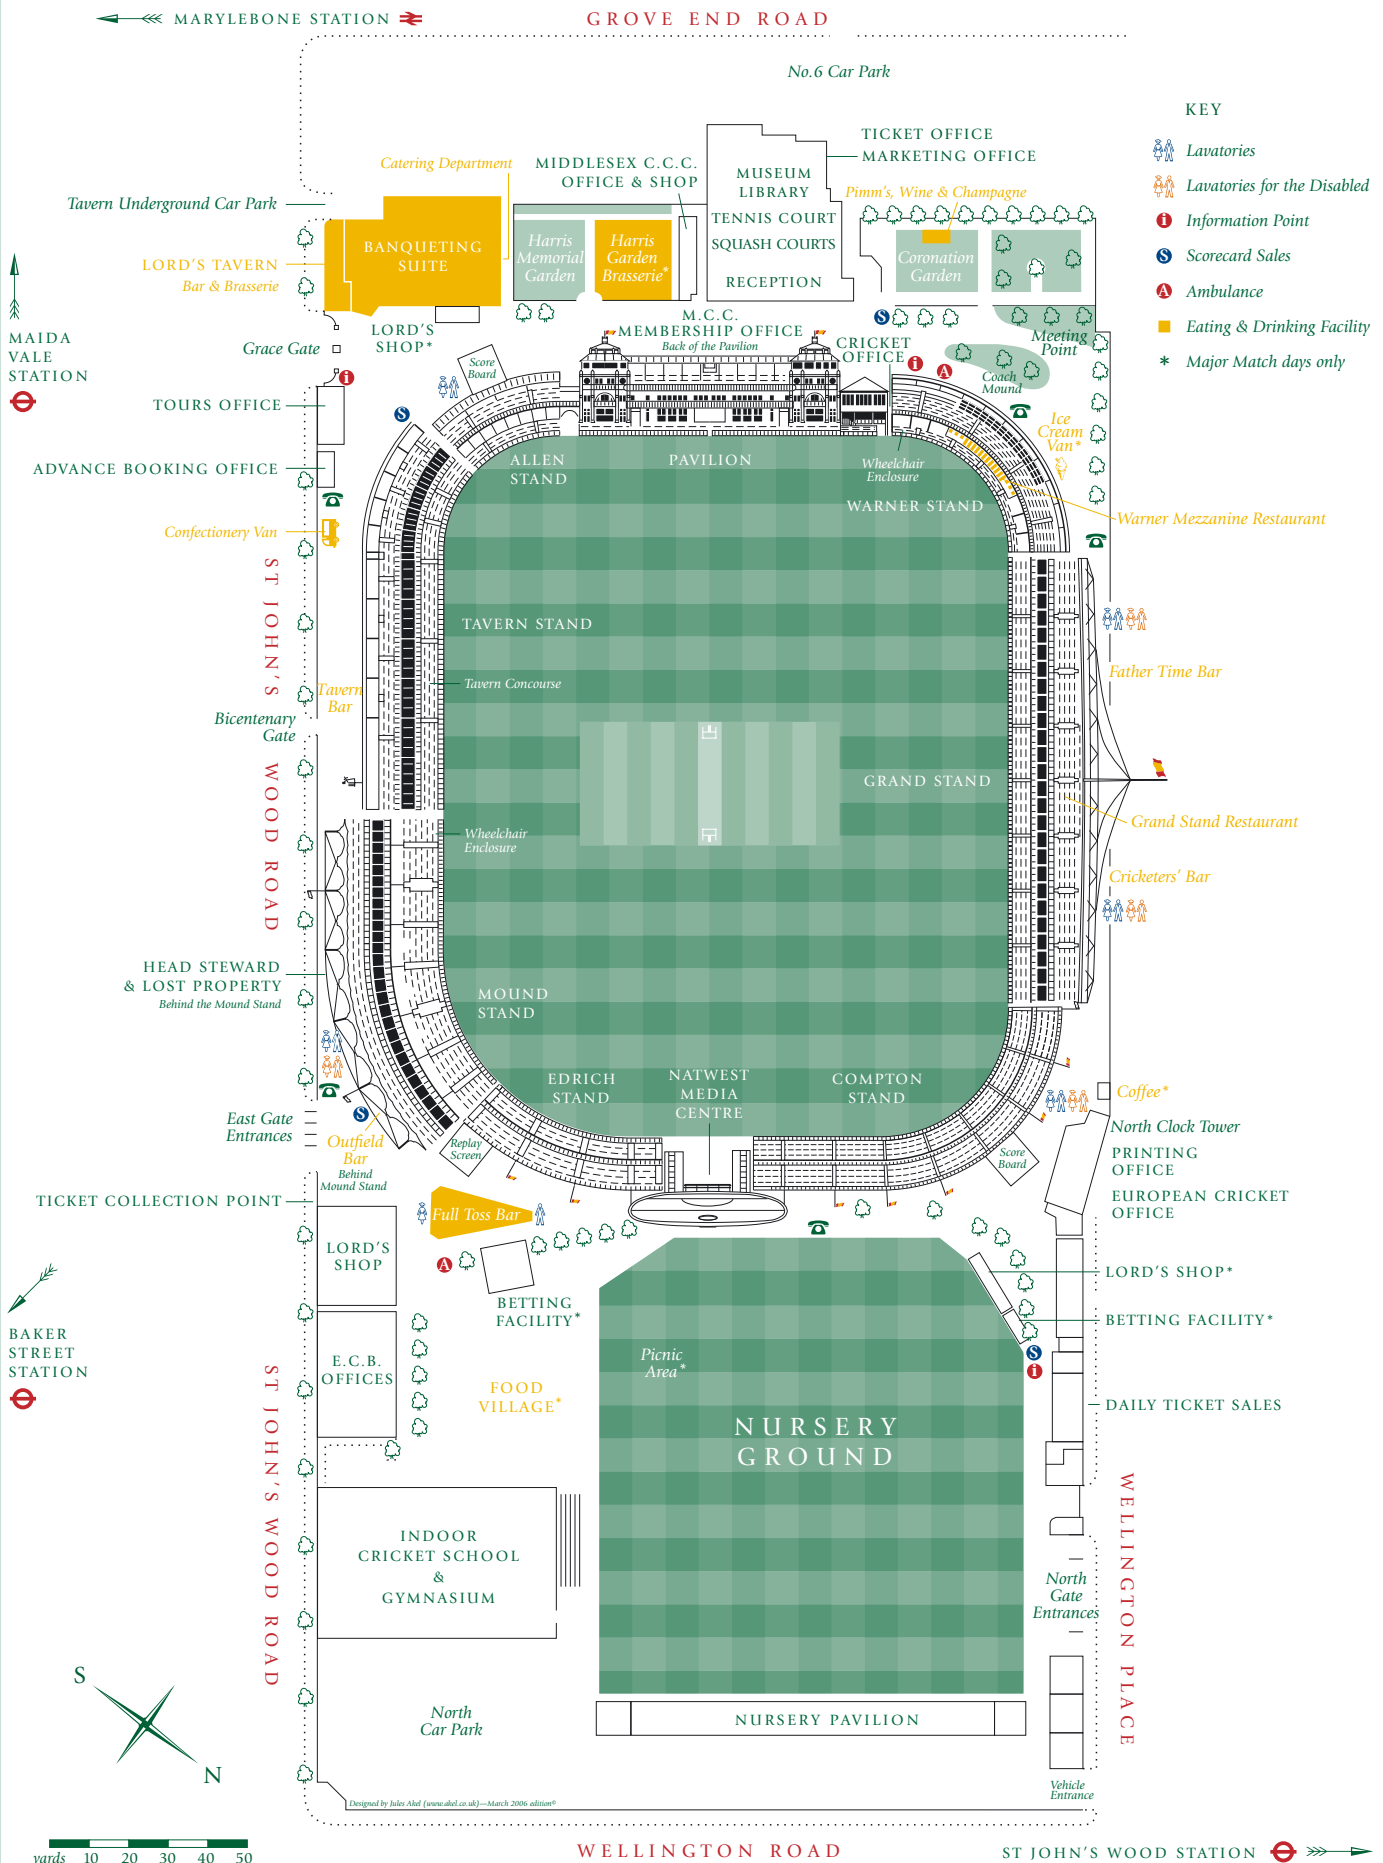

LORD'S GROUND

London NW8 8QN

KEY

- Lavatories
- Lavatories for the Disabled
- Information Point
- Scorecard Sales
- Ambulance
- Eating & Drinking Facility
- Major Match days only

yards 10 20 30 40 50