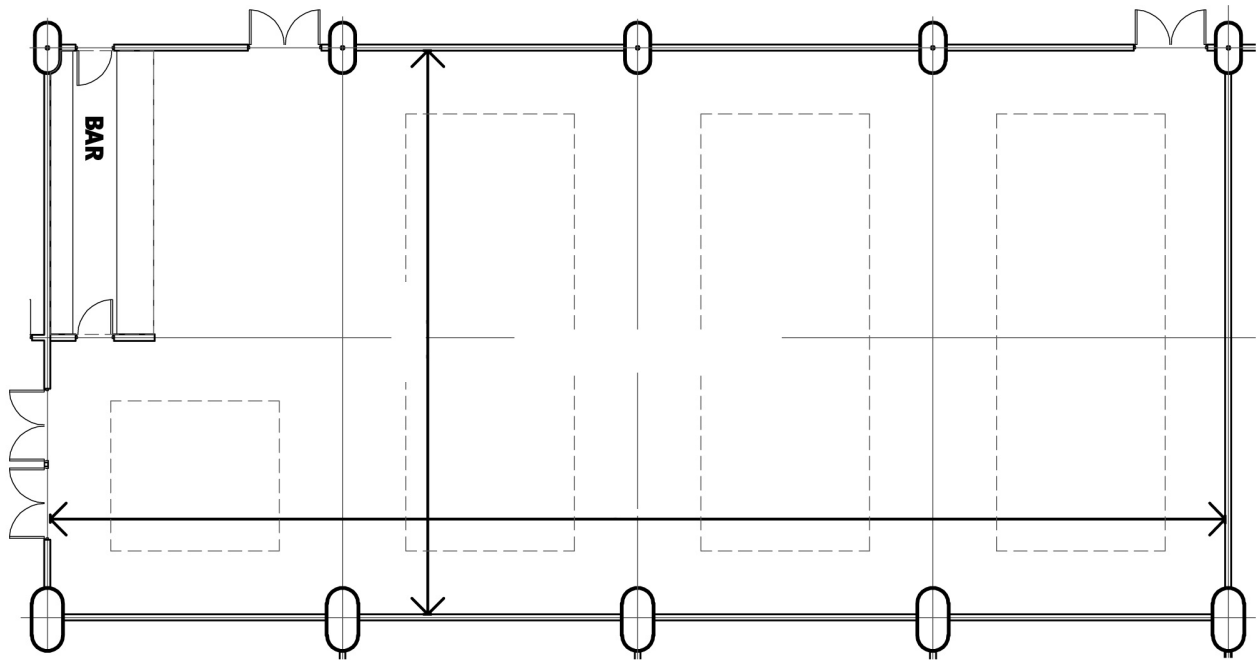

Churchill – Level 2 Twickenham Stadium

Dimensions: 27.8m x 13.3m at
widest point
Height: 3.1m at highest and
2.6m at lowest point
Area: 353 sq.m
Door width: Max 1.5m
Door height: Max 2m

Access: Lift and escalator access
up to Level 2.
Data points: 36