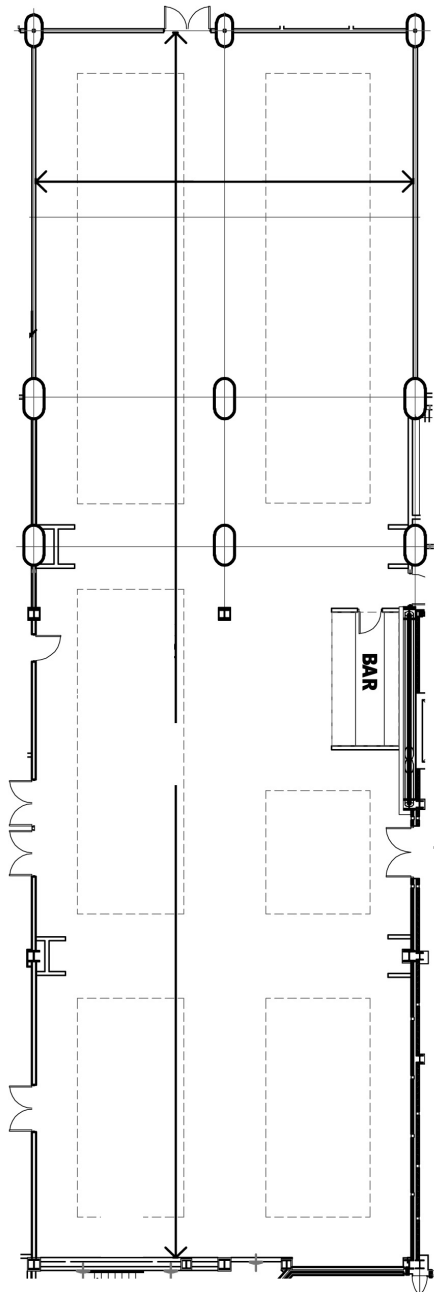

Shakespeare Suite – Level 2 Twickenham Stadium

- Dimensions:** 45m x 13.8m at widest point
- Height:** 3.1m at highest and 2.6m at lowest point
- Area:** 601 sq.m
- Door width:** Max 1.5m
- Door height:** Max 2m
- Access:** Lift and escalator access up to Level 2.
- Data points:** 56
- To Marriott Hotel**