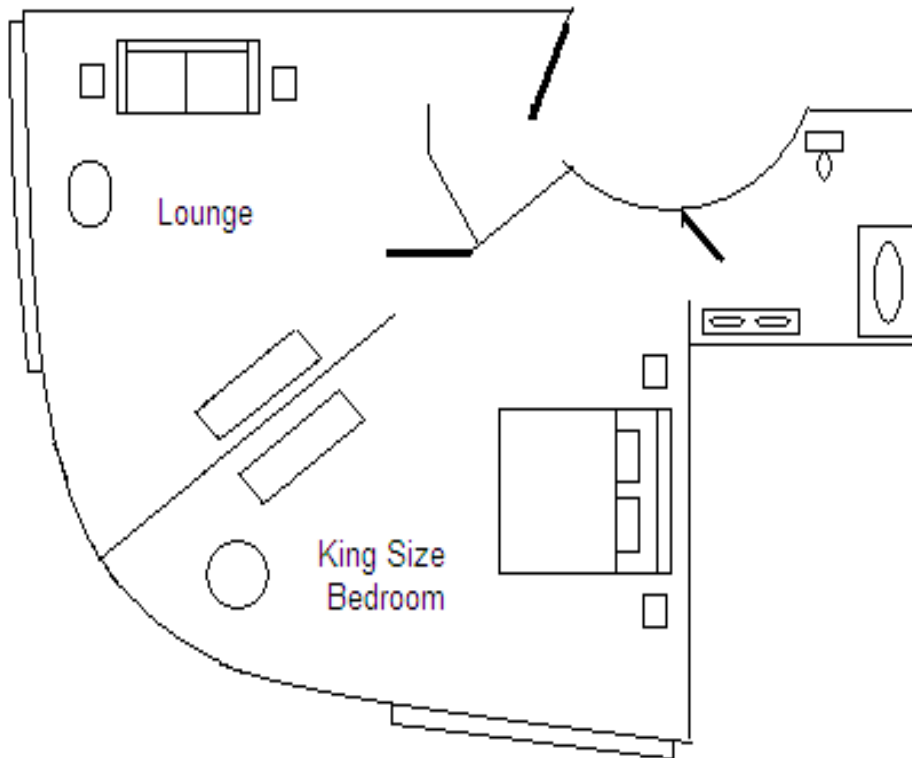

Marriott®

LIVERPOOL CITY CENTRE

Penthouse Suite 602

- * *Large window with balcony views.*
- * *King Size Bed*
- * *Has a separate and comfortable Living space.*
- * *Two (2) TV's, two (2) telephones, two (2) robes and two (2) pairs of slippers.*
- * *Still and sparkling Water*
- * *Fruit Bowl*
- * *Jacuzzi Spa feature bath*