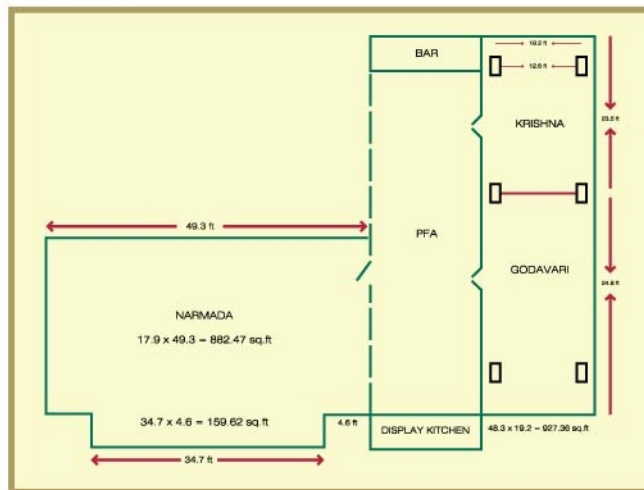

Capacity Chart

Name	Ht	Wt	Lt	Area	Theatre	U	Class room	Board room	Cluster	Banquet
Krishna	9.6 ft	19.2 ft	24.5 ft	470.4 sqft	25	15	18	18		25
Godavari	9.6 ft	19.2 ft	23.2 ft	445.4 sqft	25	15	18	18		25
Krishna + Godavari	9.6 ft	19.2 ft	48.3 ft	927.36 sqft	50		30	20	25	50
Narmada	9.4 ft	21.1 ft	49.3 ft	1042 sqft	70-100	30	40	35	40	60
Krishna + Godavari + Narmada										250-300
Banquet PFA	7.9 ft	38.9 ft	33.4 ft	1299.3 sq ft						
Cauvery	7.9 ft	19.3 ft	23 ft	443.9 sqft	25	15	15	18	15	20
Mahanadi	7.9 ft	19.3 ft	23 ft	443.9 sqft	25	15	18	18	20	
Board Room I	7.9 ft	10.11 ft	21 ft	212.31 sqft					10	
Board Room II	7.9 ft	10.10 ft	20.6 ft	208 sqft					10	