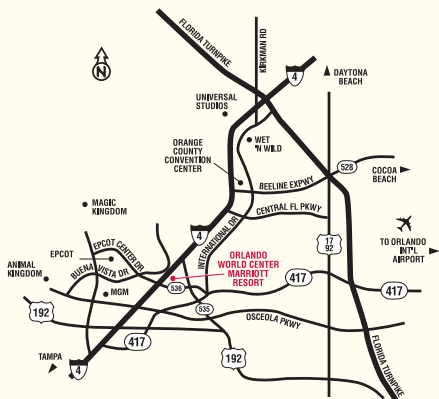

HAWK'S LANDING
Golf Club

At the Orlando World Center Marriott

Golf around the World.

IT'S THE MARRIOTT WAY.™

Hawk's Landing Golf Club at the Orlando World Center Marriott Resort

8701 World Center Drive
Orlando, Florida 32821
For reservations: 1 (800) 621 0638
For rates and tee times: (407) 238 8660
Resort guests dial: 80503

Location

- 1.5 miles from Walt Disney World Resort
- 5.5 miles from SeaWorld
- 7.5 miles from the Orange County Convention Center
- 10 miles from Universal Studios
- 17 miles from Orlando International Airport

Directions

From Airport: Take South Exit out of airport to 417. Take 417 South to Exit 6, go straight at the light, cross SR 535 and hotel will be on the right.

Airport Alternative: Take SR 528 West to I-4 West to Exit 67 (SR 536 East). Hotel will be on the left.

From Interstate 4: Take Exit 67 (SR 536 East). Hotel will be on the left.

Course Description

- Robert E. Cupp II 18-hole championship design
- Located on property, just footsteps from the lobby
- 6,810 championship yards
- Four sets of tees
- Slope rating of 134
- Water in play, including the entire back nine
- Signature 18th hole is 565 yard, par 5, over water