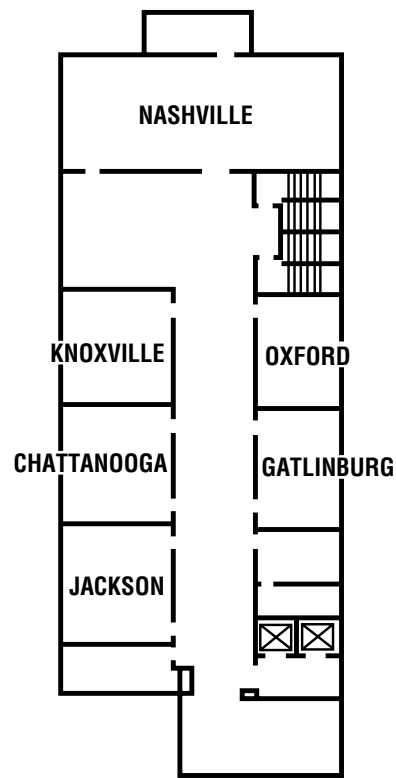

WITH US, IT'S ALWAYS THIS EASY.

Whether it's a wedding, bar or bat mitzvah, business meeting or corporate retreat, the Memphis Marriott Downtown offers the perfect backdrop to make any event truly memorable. We have the special touches from creating palate-pleasing menus to offering multiple break-out options, convenient parking and valet service, as well as providing the perfect downtown location next to the Memphis Trolley Line and Beale Street.

NOTES: