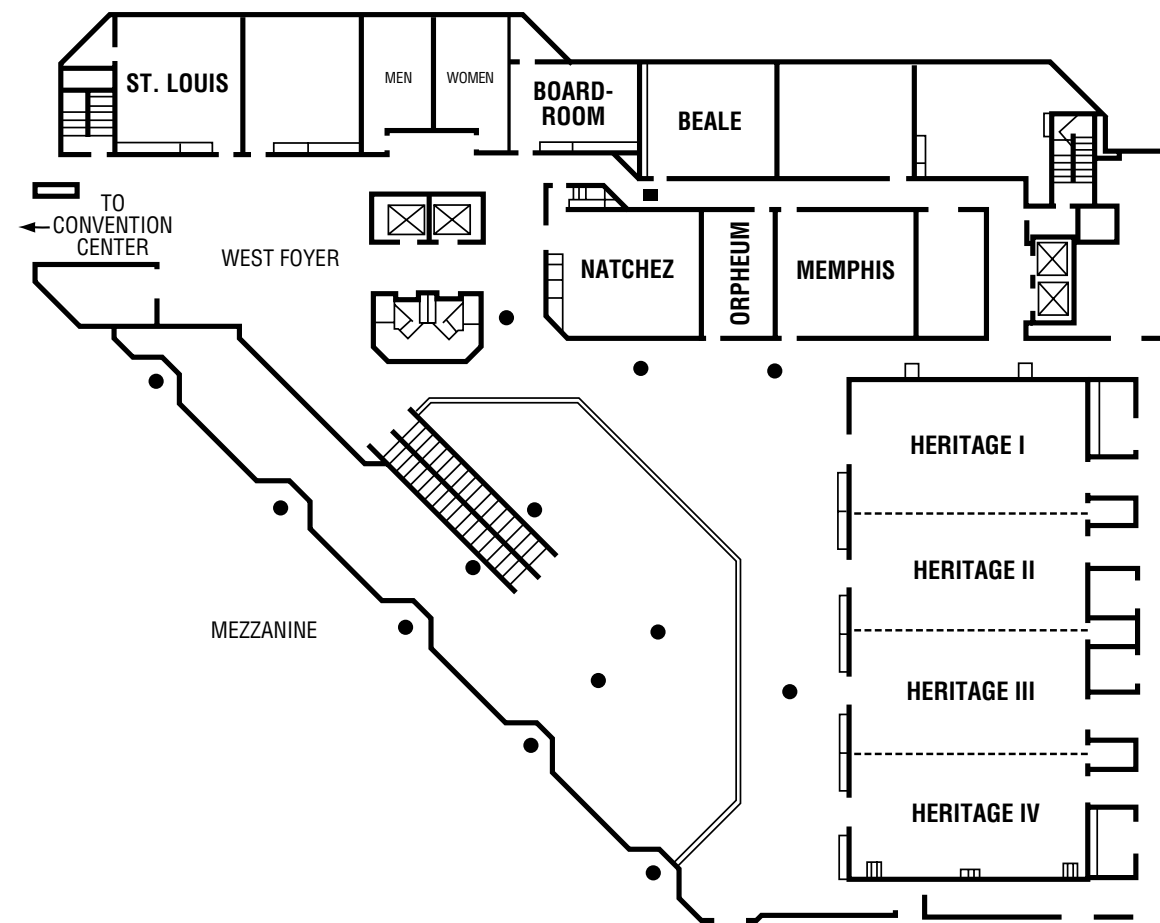

WITH US, IT'S ALWAYS THIS EASY.

Whether it's a wedding, bar or bat mitzvah, business meeting or corporate retreat, the Memphis Marriott Downtown offers the perfect backdrop to make any event truly memorable. We have the special touches from creating palate-pleasing menus to offering multiple break-out options, convenient parking and valet service, as well as providing the perfect downtown location next to the Memphis Trolley Line and Beale Street.

NOTES: