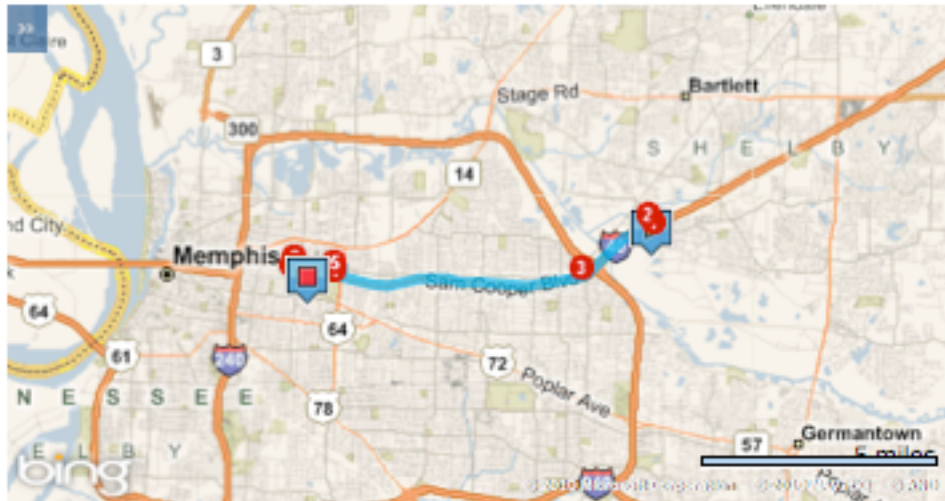

The historic zoo is ideal for a Memphis family vacation. Created in 1906, the zoo is situated on 76 acres of lush landscaping. The more than 100-year-old zoo was ranked number one in the U.S. by TripAdvisor and is considered as one of the best zoological parks in the country. This spectacular Memphis family vacation destination has 19 animal exhibits, including the Northwest Passage, China, and Denizens of the Deep South.

When looking for a hotel near the Memphis Zoo, look no further than the Fairfield Inn & Suites Memphis. Conveniently located near popular attractions such as [Graceland](#), [Beale Street](#), [Mud Island](#), and of course the Memphis Zoo, the family friendly Fairfield Inn & Suites Memphis is among one of the best places to stay during your Memphis family vacation.

Driving directions to Memphis Zoo:

The following Easy Route can assist you in reaching your destination.

**Estimated Travel Time: 16 minutes 9.5miles**

**ATTENTION:** We do our best to present accurate driving directions, generated from the most current mapping services available. However, new road construction and highway modifications may result in some discrepancies.

Thank you for choosing Marriott. We look forward to seeing you soon.

Directions	miles
Depart Macon Cove toward McRee St	0.2
1. Turn left onto Sycamore View Rd	0.2
2. Take ramp right for I-40 West toward Memphis	2.1
3. Road name changes to Sam Cooper Blvd	5.4
4. Turn right onto US-64 East / US-70 East / US-79 East / SR-57 North / SR-277 North / E Parkway N	0.2
5. Turn left onto SR-1 West / N Parkway	0.9
6. Turn left onto N McLean Blvd	0.2
7. Turn left onto Galloway Ave	0.1
8. Road name changes to Morrie Moss Ln	0.1
9. Turn left onto Prentiss Pl	0.0