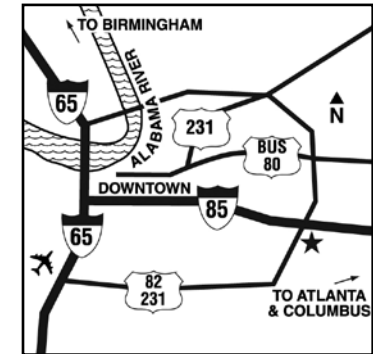

Attractions

Alabama Shakespeare Festival • Auburn University • Victory Land Racetrack • Alabama State University • Eastdale Mall • Airport • 1st White House of the Confederacy • Civil Rights Memorial • Montgomery Museum of Fine Arts • Montgomery Motorsports Park

Directions

From Montgomery Regional Airport: Turn right out of airport on to Highway 80 East to I-65 North. Merge onto I-85 North to Exit 6 (East Boulevard). Go south on East Boulevard to Carmichael Road (first light). Turn left. The Courtyard is on the left.