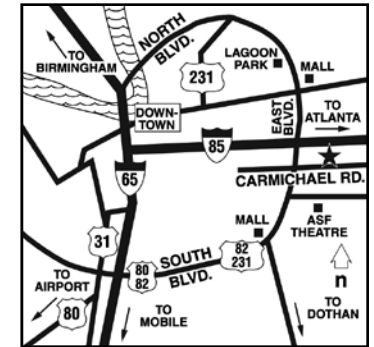

Attractions

Alabama Shakespeare Festival • Montgomery Museum of Fine Arts • Civil Rights Memorial • Victoryland Greyhound Racing • Alabama State Capitol Building • Hank Williams Memorial • Old Alabama Town • Governor’s Executive Mansion • Montgomery Zoo • W.A. Gayle Planetarium

Local Restaurants

Olive Garden • Outback Steakhouse • Shogun Japanese Steak & Sushi • Ruby Tuesday • Carrabba’s • Golden Corral • Jason’s Deli

Directions

From Montgomery Regional Airport: Take I-65 North to I-85 North to Exit 6 (East Boulevard). Take Exit 6 to Carmichael Road and turn left. Hotel is 0.3 miles on the left.