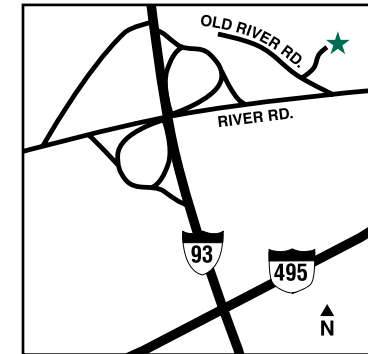

Attractions

Newburyport • Canobie Lake Amusement Park • Salem, MA • New England Aquarium • JFK Presidential Library & Museum • Faneuil Hall • Tsongas Arena • The Loop Mall • Gloucester, MA • Fenway Park

Directions

From Logan Airport (BOS): Take Sumner Tunnel to Interstate 93 North. Take Exit 45 (River Road). Turn left at end of ramp onto River Road. Take first left onto Old River. Then take your next immediate right onto Campanelli Drive. Hotel is to the end of Campanelli Drive.

From Manchester Boston Regional Airport (MHT): Take Interstate 93 South to Exit 45 (River Road). Turn right at end of ramp onto River Road. Continue through one traffic light and take first left onto Old River Road and then immediate right on to Campanelli Drive. Hotel is located to the end of Campanelli Drive.