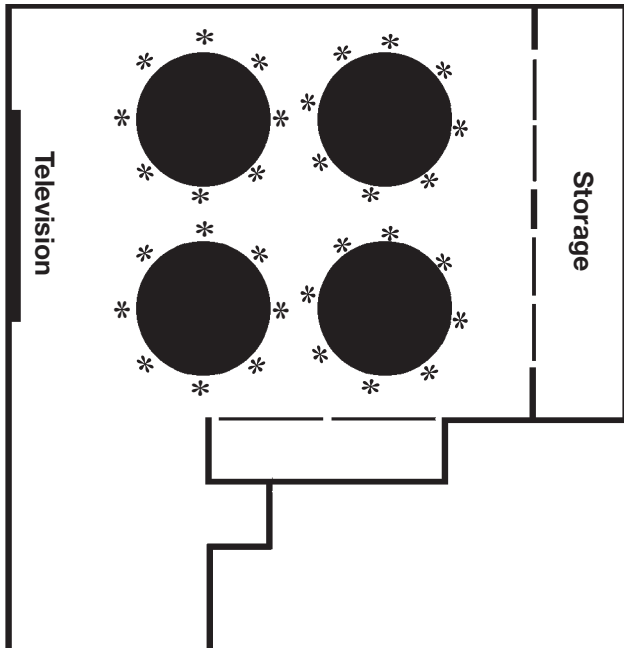

91 Hall Street, Concord, NH 03301
 (603) 226-0012 Phone
 (603) 226-0013 Fax
www.concordresidenceinn.com

40 Person Rounds Layout

MEETING ROOM
 16' 6" x 18' 6"
 (268 Square Feet)

40 Person Classroom Layout