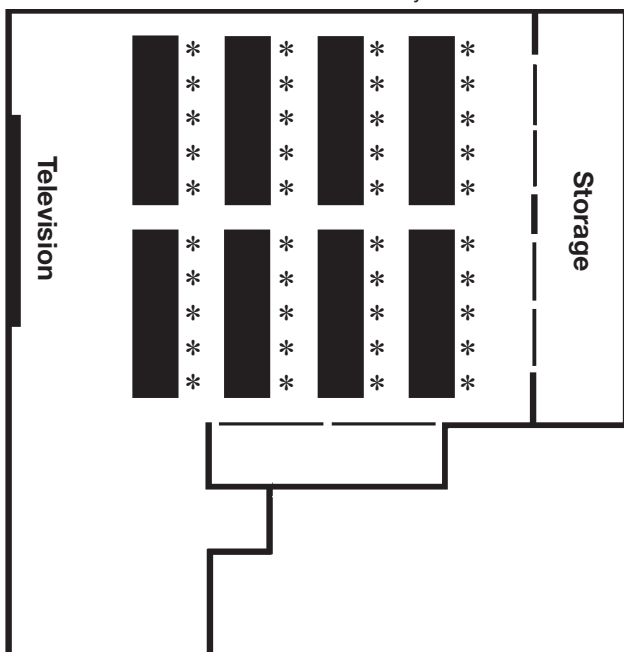

91 Hall Street, Concord, NH 03301
 (603) 226-0012 Phone
 (603) 226-0013 Fax
www.concordresidenceinn.com

40 Person Rounds Layout

MEETING ROOM
 16' 6" x 18' 6"
 (268 Square Feet)

40 Person Classroom Layout

25 Person Horse Shoe Layout