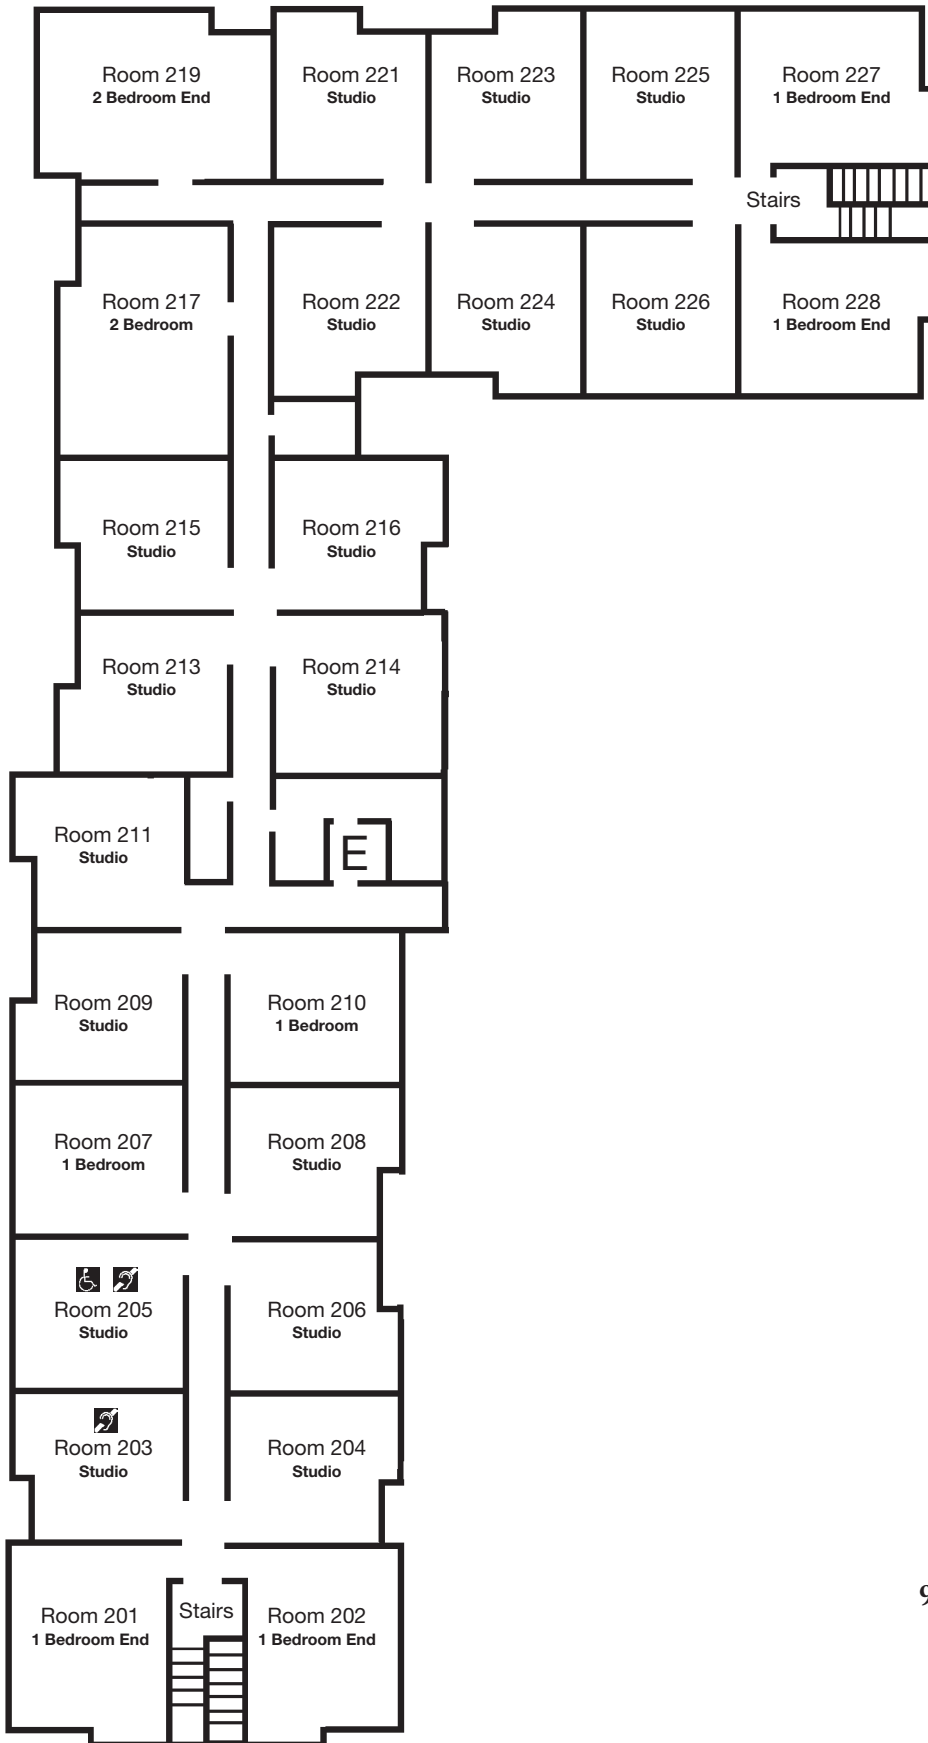

FIRST FLOOR PLAN

91 Hall Street, Concord, NH 03301
(603) 226-0012 Phone
(603) 226-0013 Fax
www.concordresidenceinn.com

SECOND FLOOR PLAN

91 Hall Street, Concord, NH 03301
(603) 226-0012 Phone
(603) 226-0013 Fax
www.concordresidenceinn.com

91 Hall Street, Concord, NH 03301
 (603) 226-0012 Phone
 (603) 226-0013 Fax
www.concordresidenceinn.com

40 Person Rounds Layout

MEETING ROOM
 16' 6" x 18' 6"
 (268 Square Feet)

40 Person Classroom Layout

25 Person Horse Shoe Layout