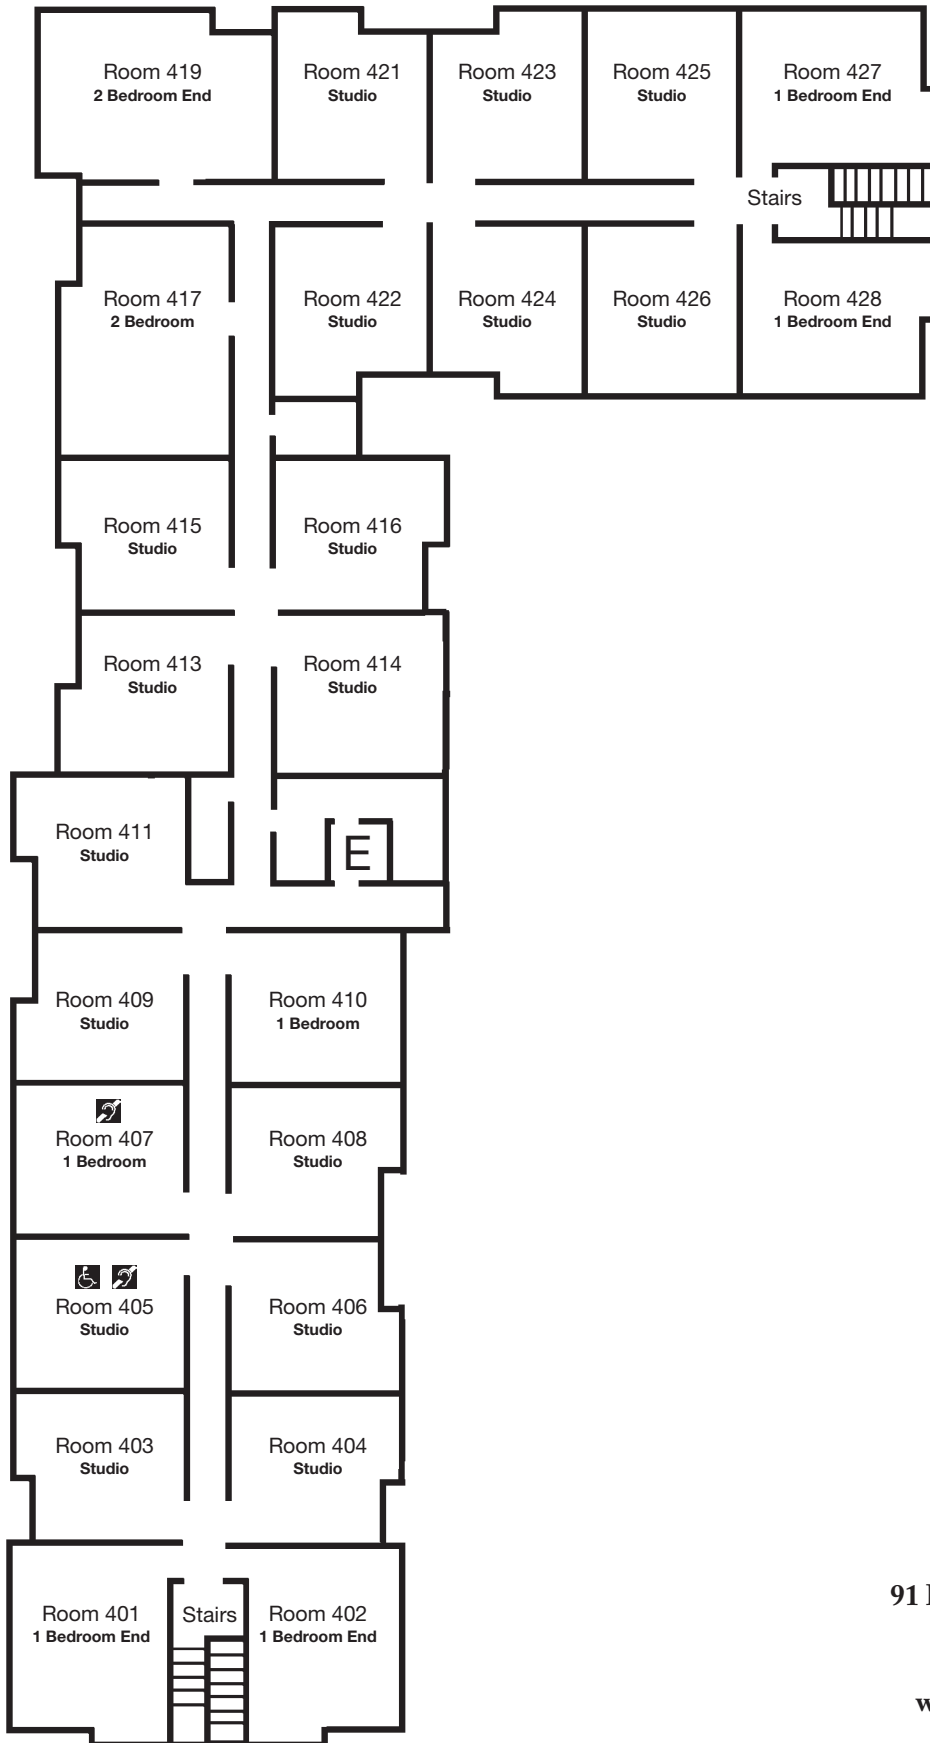

FOURTH FLOOR PLAN

91 Hall Street, Concord, NH 03301
(603) 226-0012 Phone
(603) 226-0013 Fax
www.concordresidenceinn.com