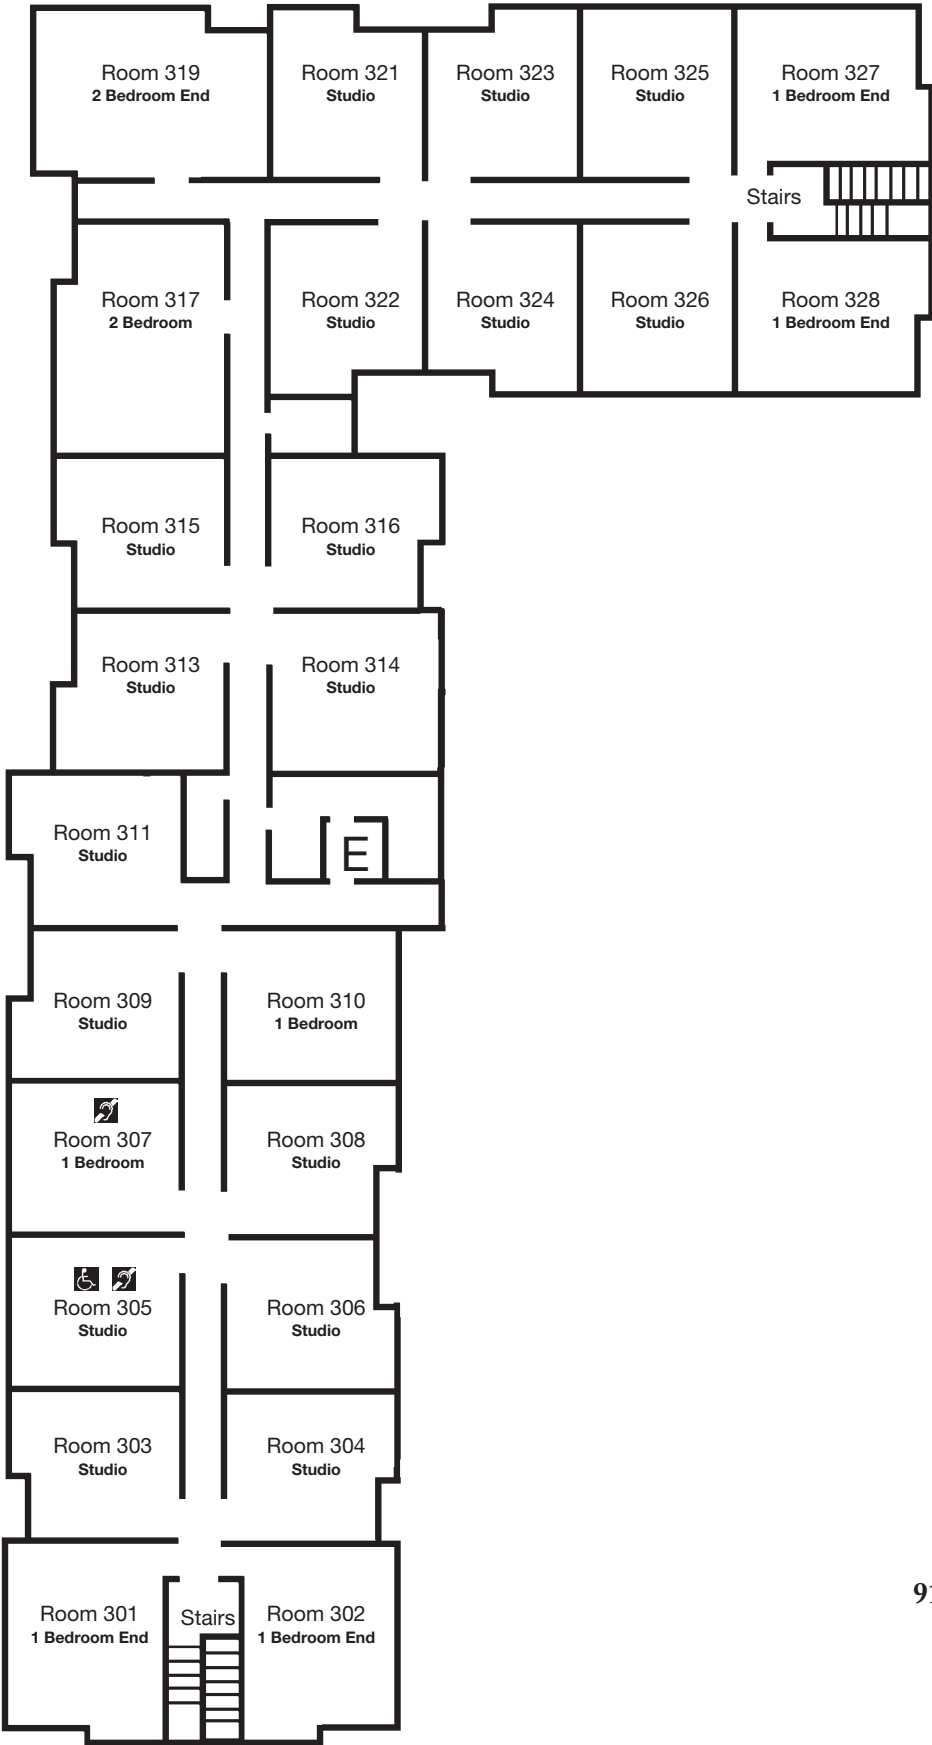

THIRD FLOOR PLAN

91 Hall Street, Concord, NH 03301
(603) 226-0012 Phone
(603) 226-0013 Fax
www.concordresidenceinn.com