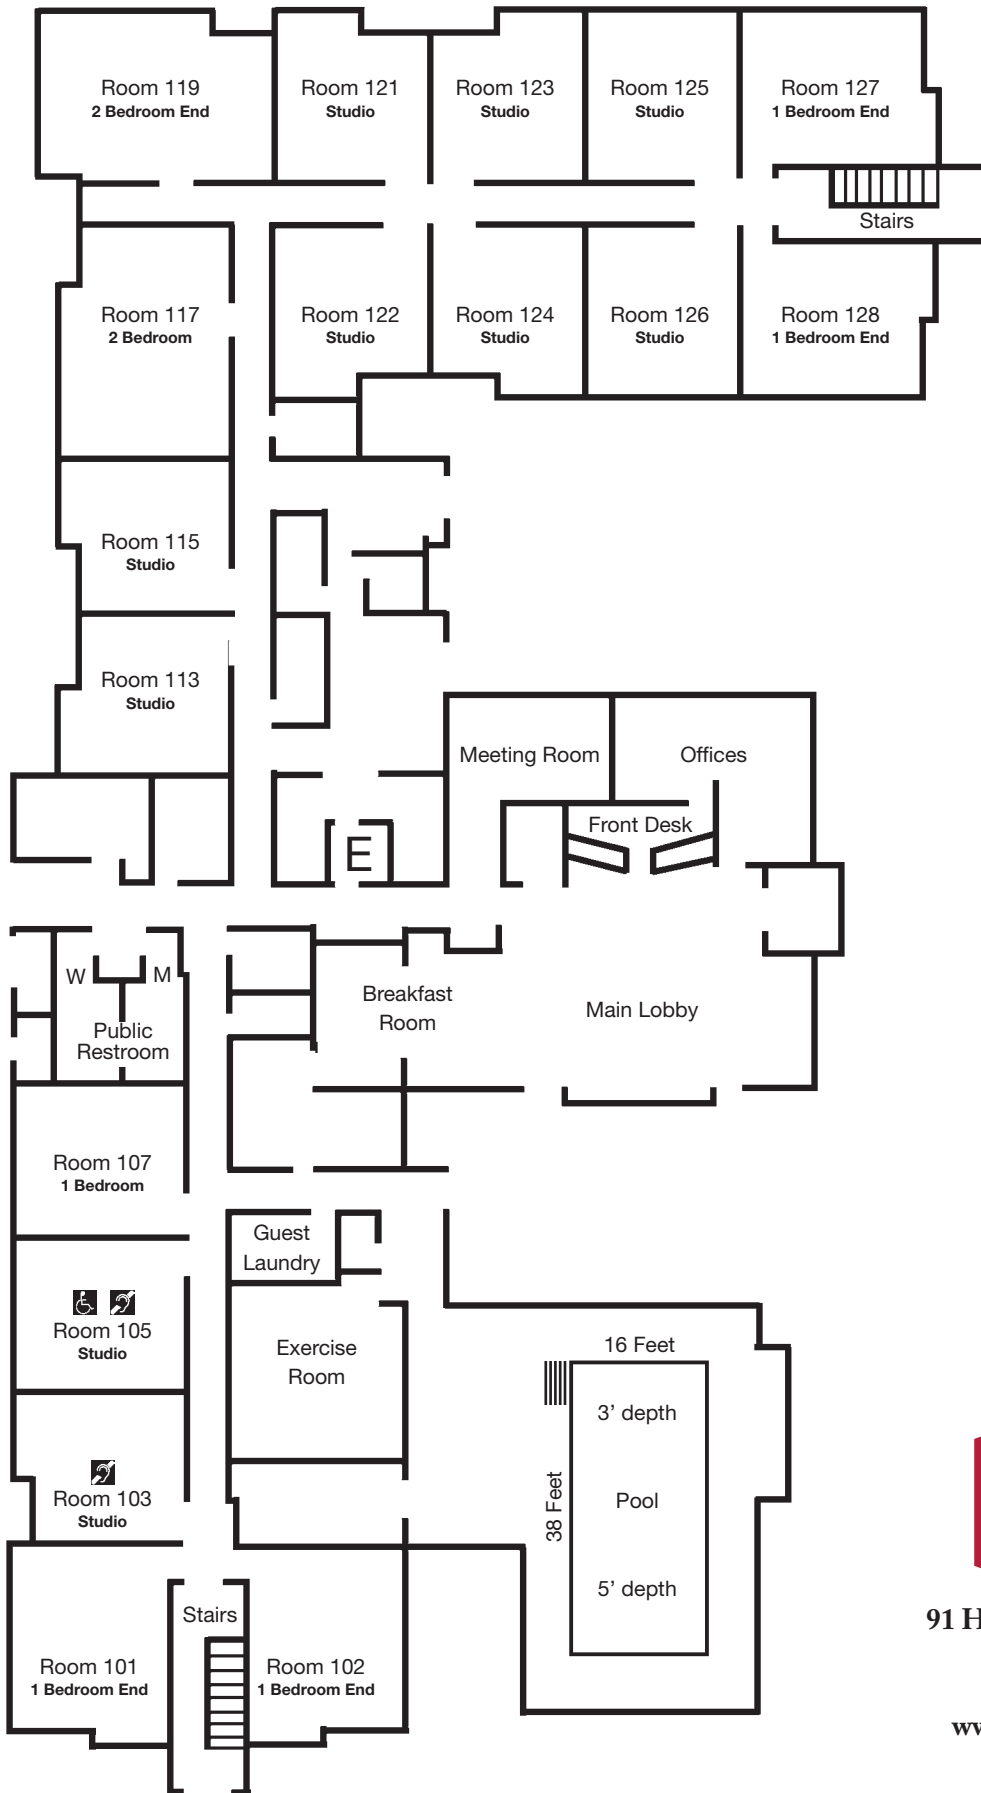

FIRST FLOOR PLAN

91 Hall Street, Concord, NH 03301
(603) 226-0012 Phone
(603) 226-0013 Fax
www.concordresidenceinn.com

SECOND FLOOR PLAN

91 Hall Street, Concord, NH 03301
(603) 226-0012 Phone
(603) 226-0013 Fax
www.concordresidenceinn.com

91 Hall Street, Concord, NH 03301
 (603) 226-0012 Phone
 (603) 226-0013 Fax
www.concordresidenceinn.com

40 Person Rounds Layout

MEETING ROOM
 16' 6" x 18' 6"
 (268 Square Feet)

40 Person Classroom Layout

25 Person Horse Shoe Layout