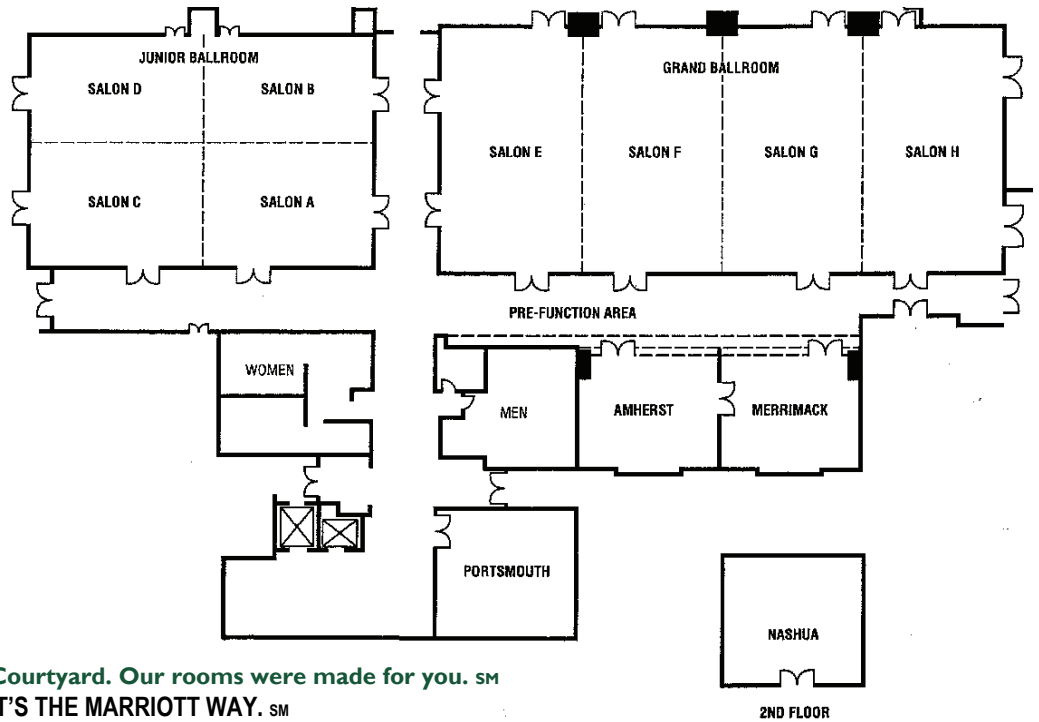

Courtyard By Marriott Nashua
 2200 Southwood Drive
 Nashua NH 03063
 603-880-9100
 courtyardnashua.com

We'll do everything
 for your meeting
 short of delivering
 your presentation.

Meeting Space

Over 10,000 Square feet of flexible meeting space ● 8 break out rooms
 ● Ballroom for up to 400 guest theater syle ● 4 additional conference rooms for up to 50 guests
 ● Custom catering and creative theme parties ● Professional meeting staff to handle details ● In-house Event Manager for last-minute requests ● In-house audio visual services

Hotel Information

241 beautifully appointed guest rooms ● 4 Suites ● 32" Flat panel TV with free movie channels ● In room coffee ● Hair dryer ● Iron & Ironing board ● Courtyard Cafe (serving breakfast) ● Lounge with full bar and dinner service ● Indoor pool and whirlpool ● Fitness center ● Free parking ● Laundry facilities

Courtyard. Our rooms were made for you. SM
IT'S THE MARRIOTT WAY. SM

2ND FLOOR

Meeting Room	Dimensions W/L/H	Square Footage	Theater	School-room	U-Shape	Conference	Hollow Square	Rounds	Rounds w/ Dance Floor	Lounge
Grand Ballroom	46x108x12	4,968	540	275	N/A	N/A	N/A	380	280	500
1/2 Grand Ballroom	46x54x12	2,484	270	145	N/A	N/A	N/A	180	140	250
1/4 Grand Ballroom	46x27x12	1,242	135	72	40	32	42	80	60	125
Granite State Ballroom	44x64x12	2,816	240	150	N/A	N/A	N/A	200	150	250
1/2 Granite Ballroom	44x32x12	1,408	120	60	40	40	40	80	70	125
1/4 Granite Ballroom	22x32x12	704	60	30	20	20	20	40	30	70
Amherst	22x26x9	572	40	18	15	15	15	40	N/A	40
Merrimack	22x26x9	572	40	18	15	15	15	40	N/A	40
Portsmouth	23x24x9	552	40	18	15	15	15	40	N/A	40
Nashua	24x25x8	600	Permanent Boardroom for 12 People							
Great Room	22x26x9	800	Permanent Lounge for 40 People							