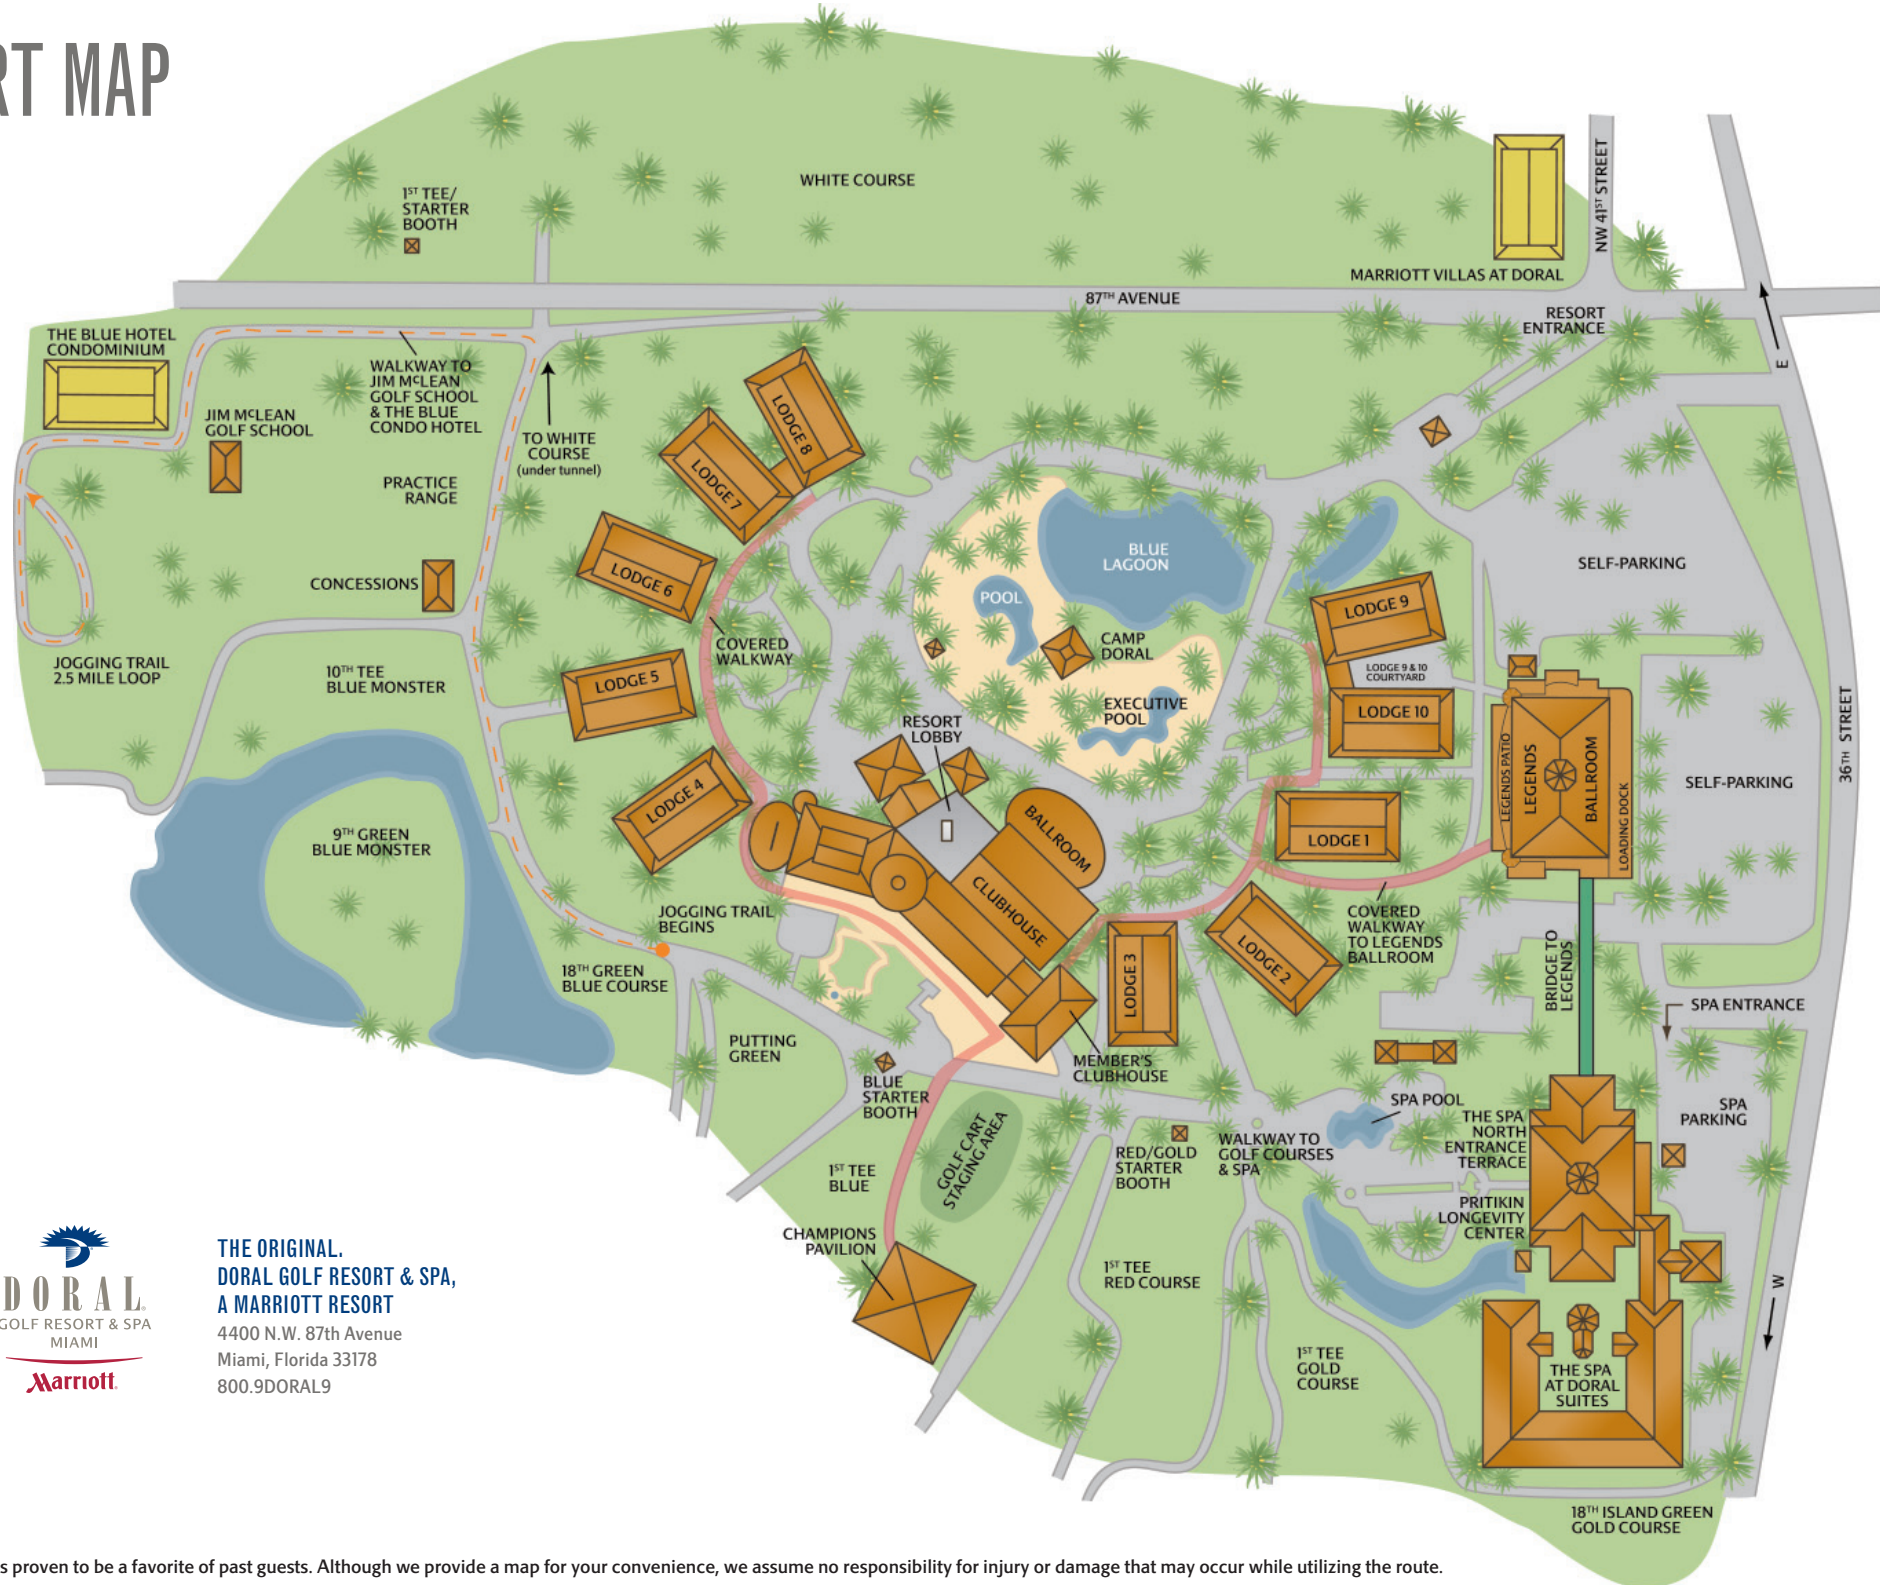

RESORT MAP

THE ORIGINAL.
DORAL GOLF RESORT & SPA,
A MARRIOTT RESORT
 4400 N.W. 87th Avenue
 Miami, Florida 33178
 800.9DORAL9

This jogging trail has proven to be a favorite of past guests. Although we provide a map for your convenience, we assume no responsibility for injury or damage that may occur while utilizing the route.