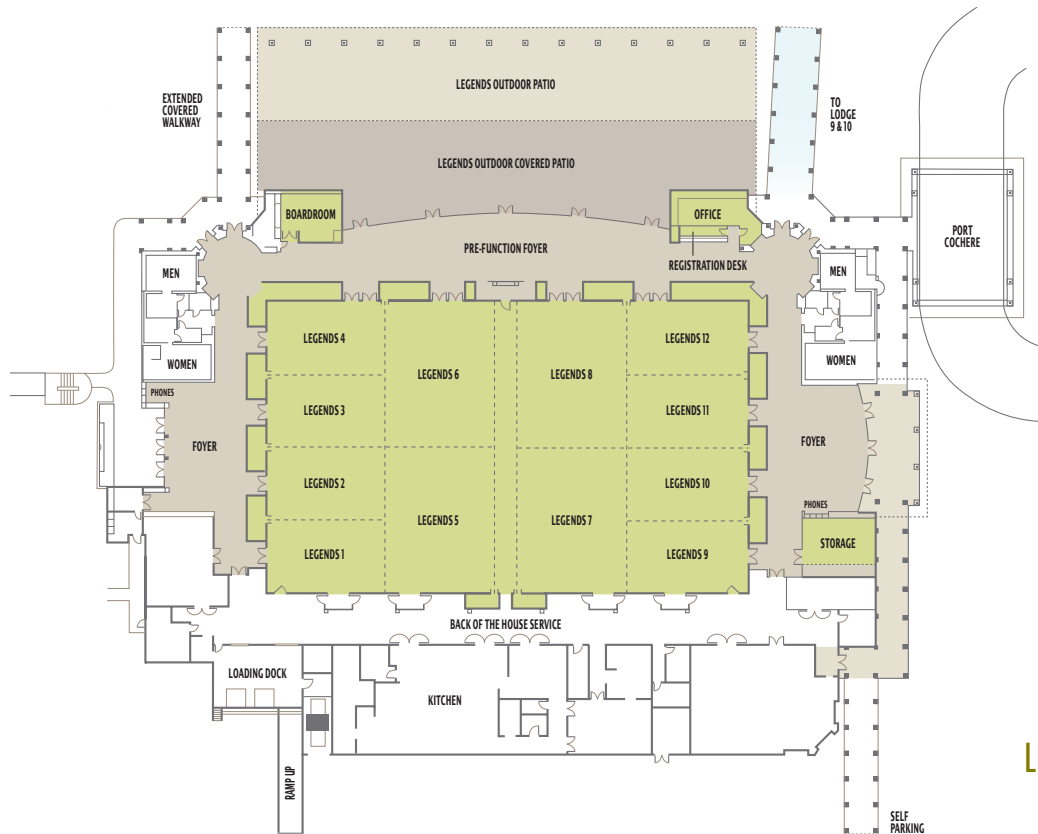

LEGENDS BALLROOM