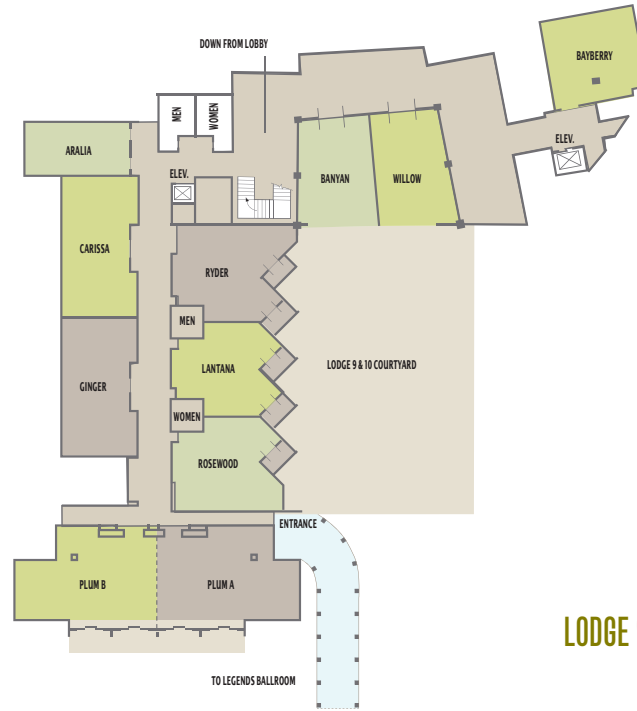

THE ORIGINAL.
 DORAL GOLF RESORT & SPA,
 A MARRIOTT RESORT
 4400 N.W. 87th Avenue
 Miami, Florida 33178
 800.9DORAL9

LODGE 9 & 10

LEGENDS BALLROOM

LEGENDS BALLROOM CONFERENCE CENTER CAPACITY CHART

The Legends Ballroom	Square Footage	Dimensions (WxL)	Height	Banquet (10 72" Rounds)	Reception	School Room	Theatre	Crescents (6)	U-Shape	Hollow Square	Conference	Booth 8x10	Table Top Exhibits
Legends Ballroom	24,079	121'x199'	22	1700	3500	1680	4200	1020	220	272	176	128	182
Legends 1, 2, 3 & 4 (Each)	1,470	49'x30'	22	110	120	96	204	66	48	56	40	8	15
Legends 1-4 (Combined)	5,929	121'x49'	22	370	300	356	700	216	120	136	112	28	40
Legends 5 & 6 (Each)	2,760	60'x46'	22	200	200	176	432	120	64	80	56	14	22
Legends 5-6 (Combined)	5,566	121'x46'	22	380	400	356	864	240	120	136	112	29	40
Legends 1-6 (Combined)	11,495	121'x95'	22	720	600	736	1500	360	144	184	112	57	90
Legends 7 & 8 (Each)	2,760	60'x46'	22	200	200	176	432	120	64	80	56	14	22
Legends 7-8 (Combined)	5,566	121'x46'	22	380	400	356	864	240	120	136	112	29	40
Legends 5-8 (Combined)	12,621	121'x100'	22	800	1000	900	1600	432	144	184	104	56	106
Legends 1-8 (Combined)	18,550	150'x121'	22	1080	1200	1100	2000	540	184	232	136	88	118
Legends 7-12 (Combined)	11,495	121'x95'	22	720	600	736	1500	360	144	184	112	57	90
Legend 9, 10, 11 & 12 (Each)	1,470	49'x30'	22	110	120	96	204	66	48	56	40	8	15
Legends 9-12 (Combined)	5,929	121'x49'	22	370	300	356	700	216	120	136	112	28	40
Legends Pre-Function Foyer	6,528	192'x34'	22	240	300							12	25
Legends Foyer Sides	2,236		22	100								8	18
Legends Outdoor Patio	19,608	228'x86'	18	600	900								
Legends Boardroom	528	22'x24'	8								10		
Legends Office	300	30'x10'	10										
Legends Registration Desk	120	24'x6.2'	10										
Legends Storage	580	29'x20'	22										
Loading Dock Doors		11.5' x13'											
Legends 1 & 9 Load-in Door		13' x 16.6'											