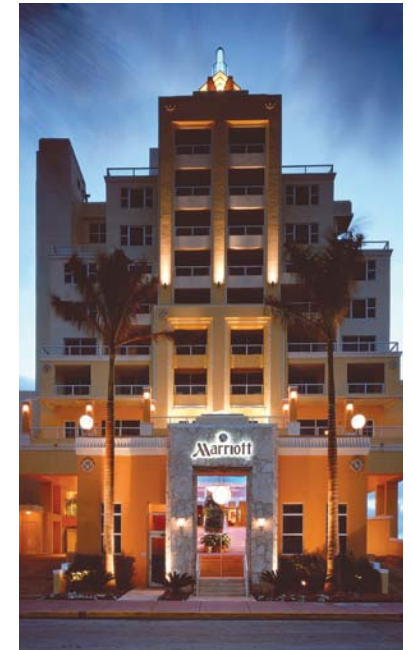

INSPIRING EVENTS WITH SOUTH BEACH STYLE.

Invite your guests to a world of inspiration, set to the sights and sounds of Miami's hottest neighborhood at South Beach Marriott®. Located in an intimate beachfront setting in the heart and soul of Miami's chic SoFi district, this refreshing boutique-style hotel is the ultimate destination for your next meeting. Our 2,600 square feet of stylish indoor/outdoor event space, complete with iconic Art Deco decor and ocean views, create a truly inspiring backdrop for any gathering. Signature Marriott service ensures every need is met, down to the finest detail. And with luxuriously spacious guest rooms and suites, world-class dining on-site, and easy access to sparkling beaches, it's the perfect destination to unwind and recharge, right in the middle of sizzling South Beach.