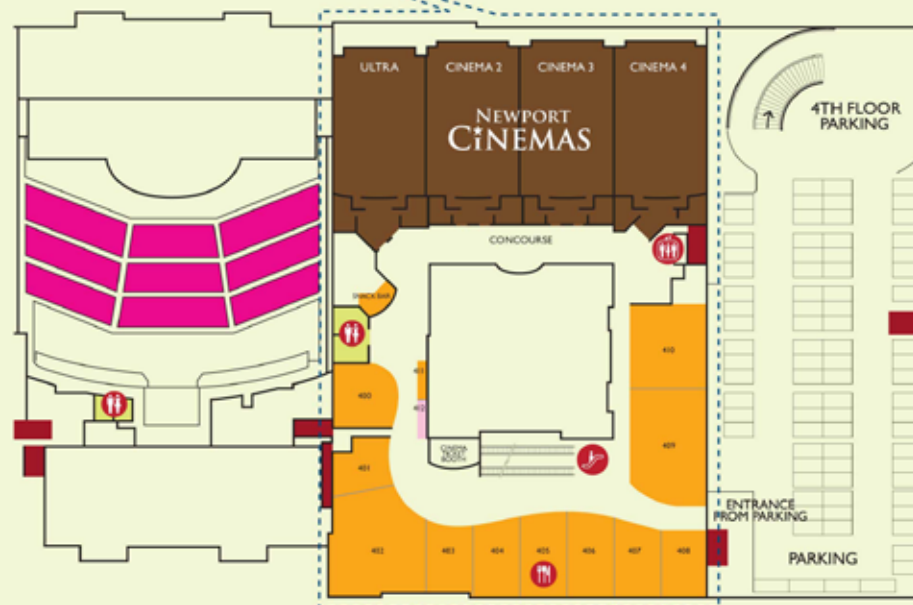

NEWPORT Performing Arts THEATER & NEWPORT CINEMAS NOW OPEN

BOUTIQUES/SHOPS

- 302 Michael Antonio / Penguin
- 303 Giordano
- 304 Tour Master Golf
- 305 G Force
- 307 - 308 Charles & Keith
- 310 The Body Shop
- 311 - 312 La Senza
- 315 La Bagagerie
- 316 Hush Puppies / Aishe
- 318 Lacoste (Footwear)
- 320 The Travel Club
- 321 Bench
- 322 The Face Shop
- 324 Guess
- 325 Adidas

MALL RESTAURANTS

- 309 Crepes and Cream
- 313 - 314 The Coffee Bean & Tea Leaf
- 403 Thousand Cranes Shabu Shabu
- 404 Stackers Burger Café
- 405 The Café Mediterranean
- 406 Old Penang
- 407 Kopi Roti

STALLS

- 411 Nuts About Candy
- 412 Fuma