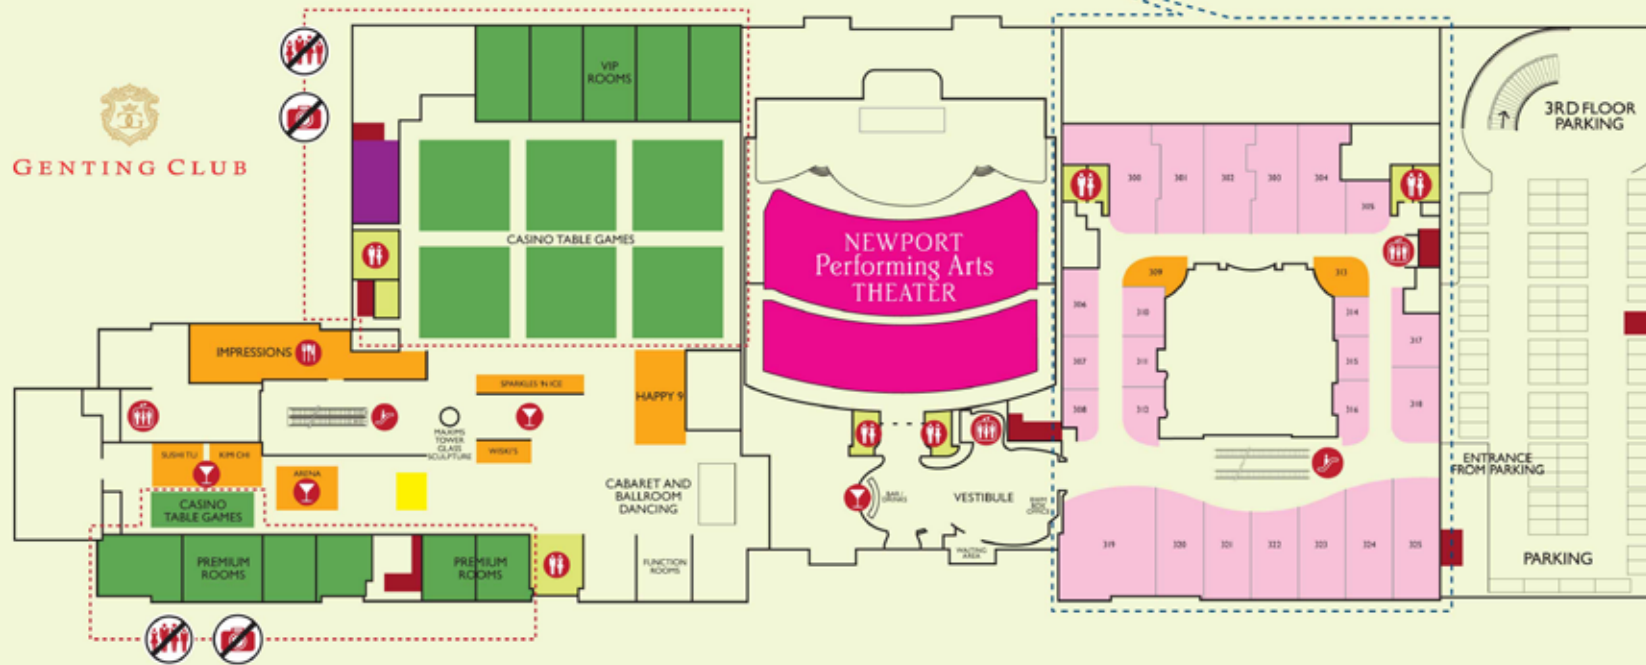

NEWPORT MALL 3RD FLOOR

NEWPORT MALL 4TH FLOOR