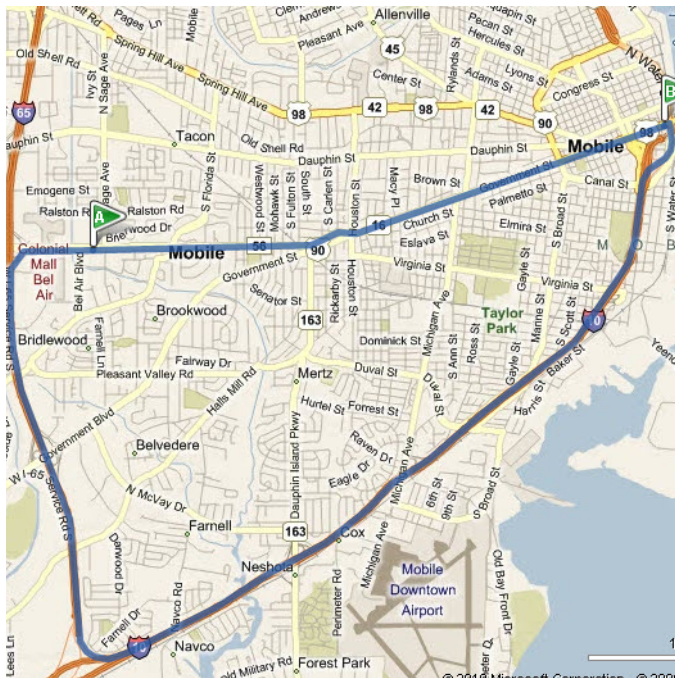

THERE AND BACK

IMAX - EXPLORIUM

MOBILE MARRIOTT
3101 AIRPORT BLVD. | PHONE 251-476-6400

1. Turn right onto Airport Blvd / CR-56 East 1.9 miles
2. Bear right onto Old Government St / CR-560.1 miles
3. Bear left onto US-90 / SR-16 / Government St 1.7 miles
4. Keep straight onto US-98 / SR-16 / SR-42 / Government St 0.7 miles
5. Keep right to stay on Government St 0.1 miles
6. Arrive at 65 Government St, Mobile, AL

7. Depart Government St 0.0 miles
8. Turn right onto S Water St 0.1 miles
9. Take ramp left for I-10 West toward Pascagoula 6.4 miles
10. At exit 20, take ramp right for I-65 North toward Montgomery 3.3 miles
11. At exit 3, take ramp right and follow signs for Airport Blvd 0.2 miles
12. Turn right onto Airport Blvd / CR-56 East 0.5 miles
13. MARRIOTT Just past the Wendy's on the right.