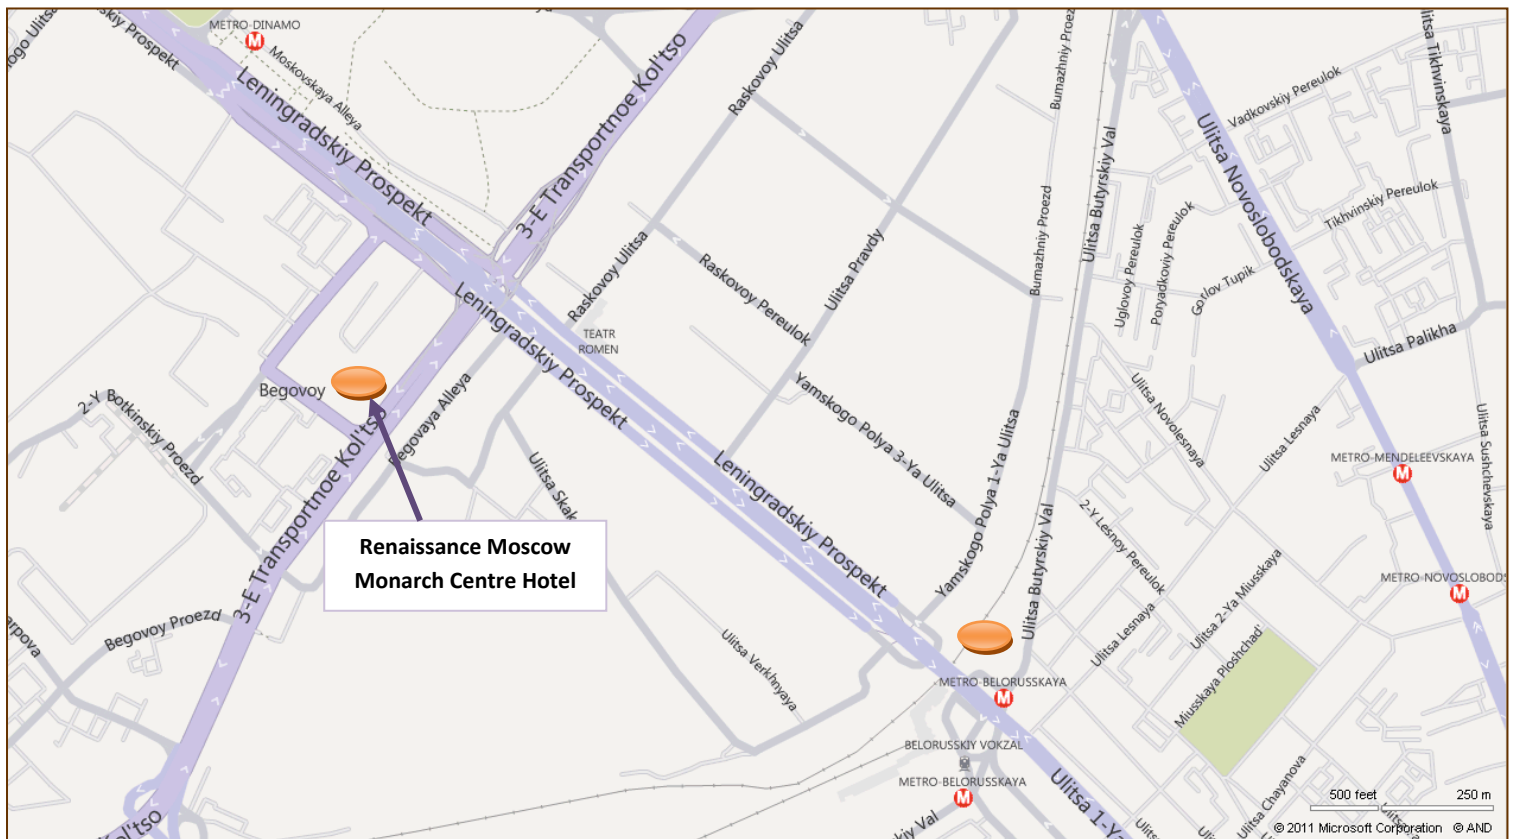

RENAISSANCE®
MOSCOW MONARCH CENTRE HOTEL

SHUTTLE BUS SCHEDULE

RENAISSANCE MOSCOW MONARCH CENTRE HOTEL – METRO BELORUSSKAYA (WHITE SQUARE)

8:00	8:30
10:00	10:30
15:00	15:30
17:00	17:30

METRO BELORUSSKAYA (WHITE SQUARE) – RENAISSANCE MOSCOW MONARCH CENTRE HOTEL

8:45	9:15
11:00	11:30
16:00	16:30
18:30	19:00

The schedule is subject to traffic conditions

The points marked  are the hotel and pick-up from metro Belorusskaya
Shuttle service is available Monday - Saturday